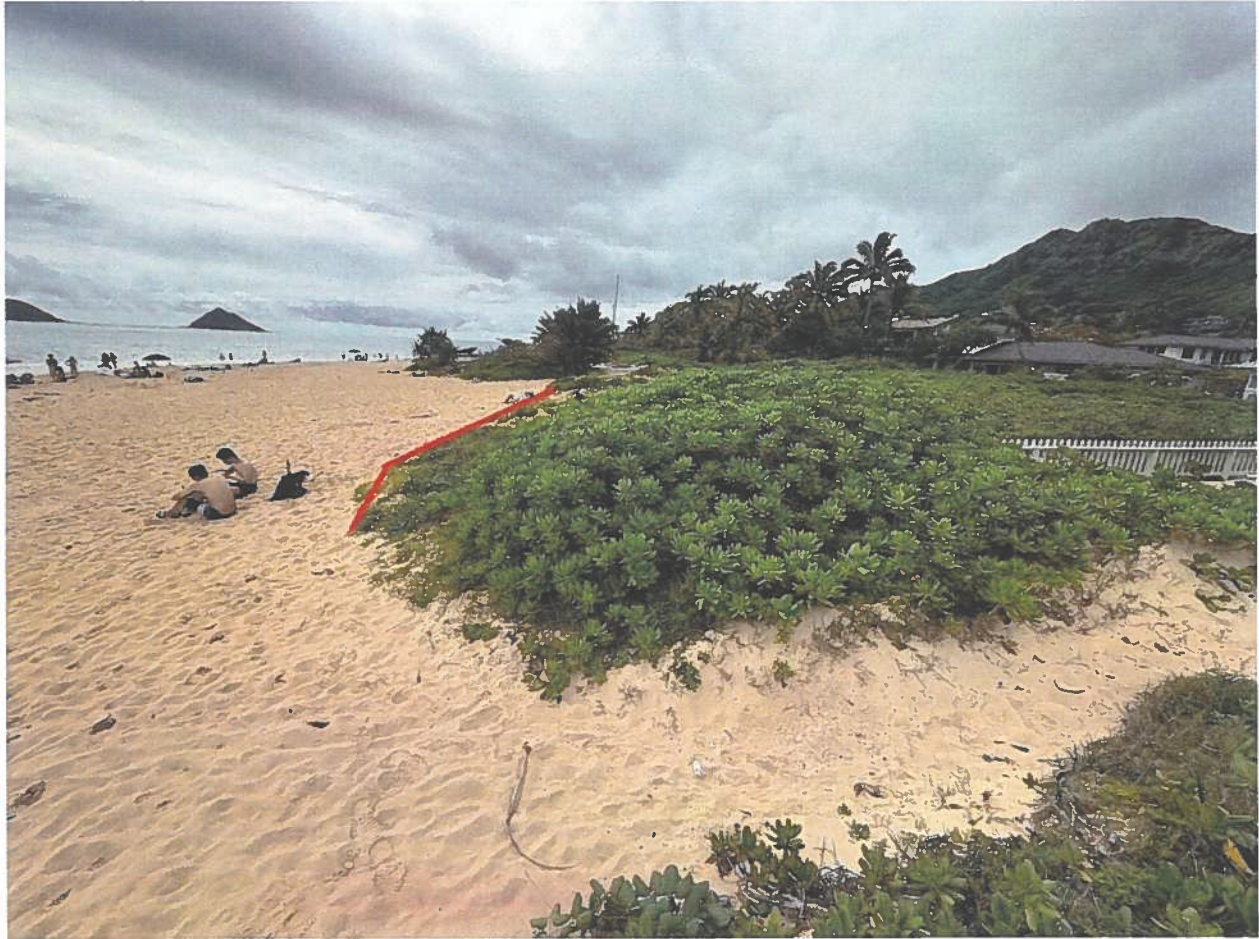

benji@manasurveying.com

SHORELINE PHOTOS

942 Mokulua Dr., Kailua

TAX MAP KEY: (1) 4-3-007: 038

PHOTO 1

benji@manasurveying.com

SHORELINE PHOTOS

942 Mokulua Dr., Kailua