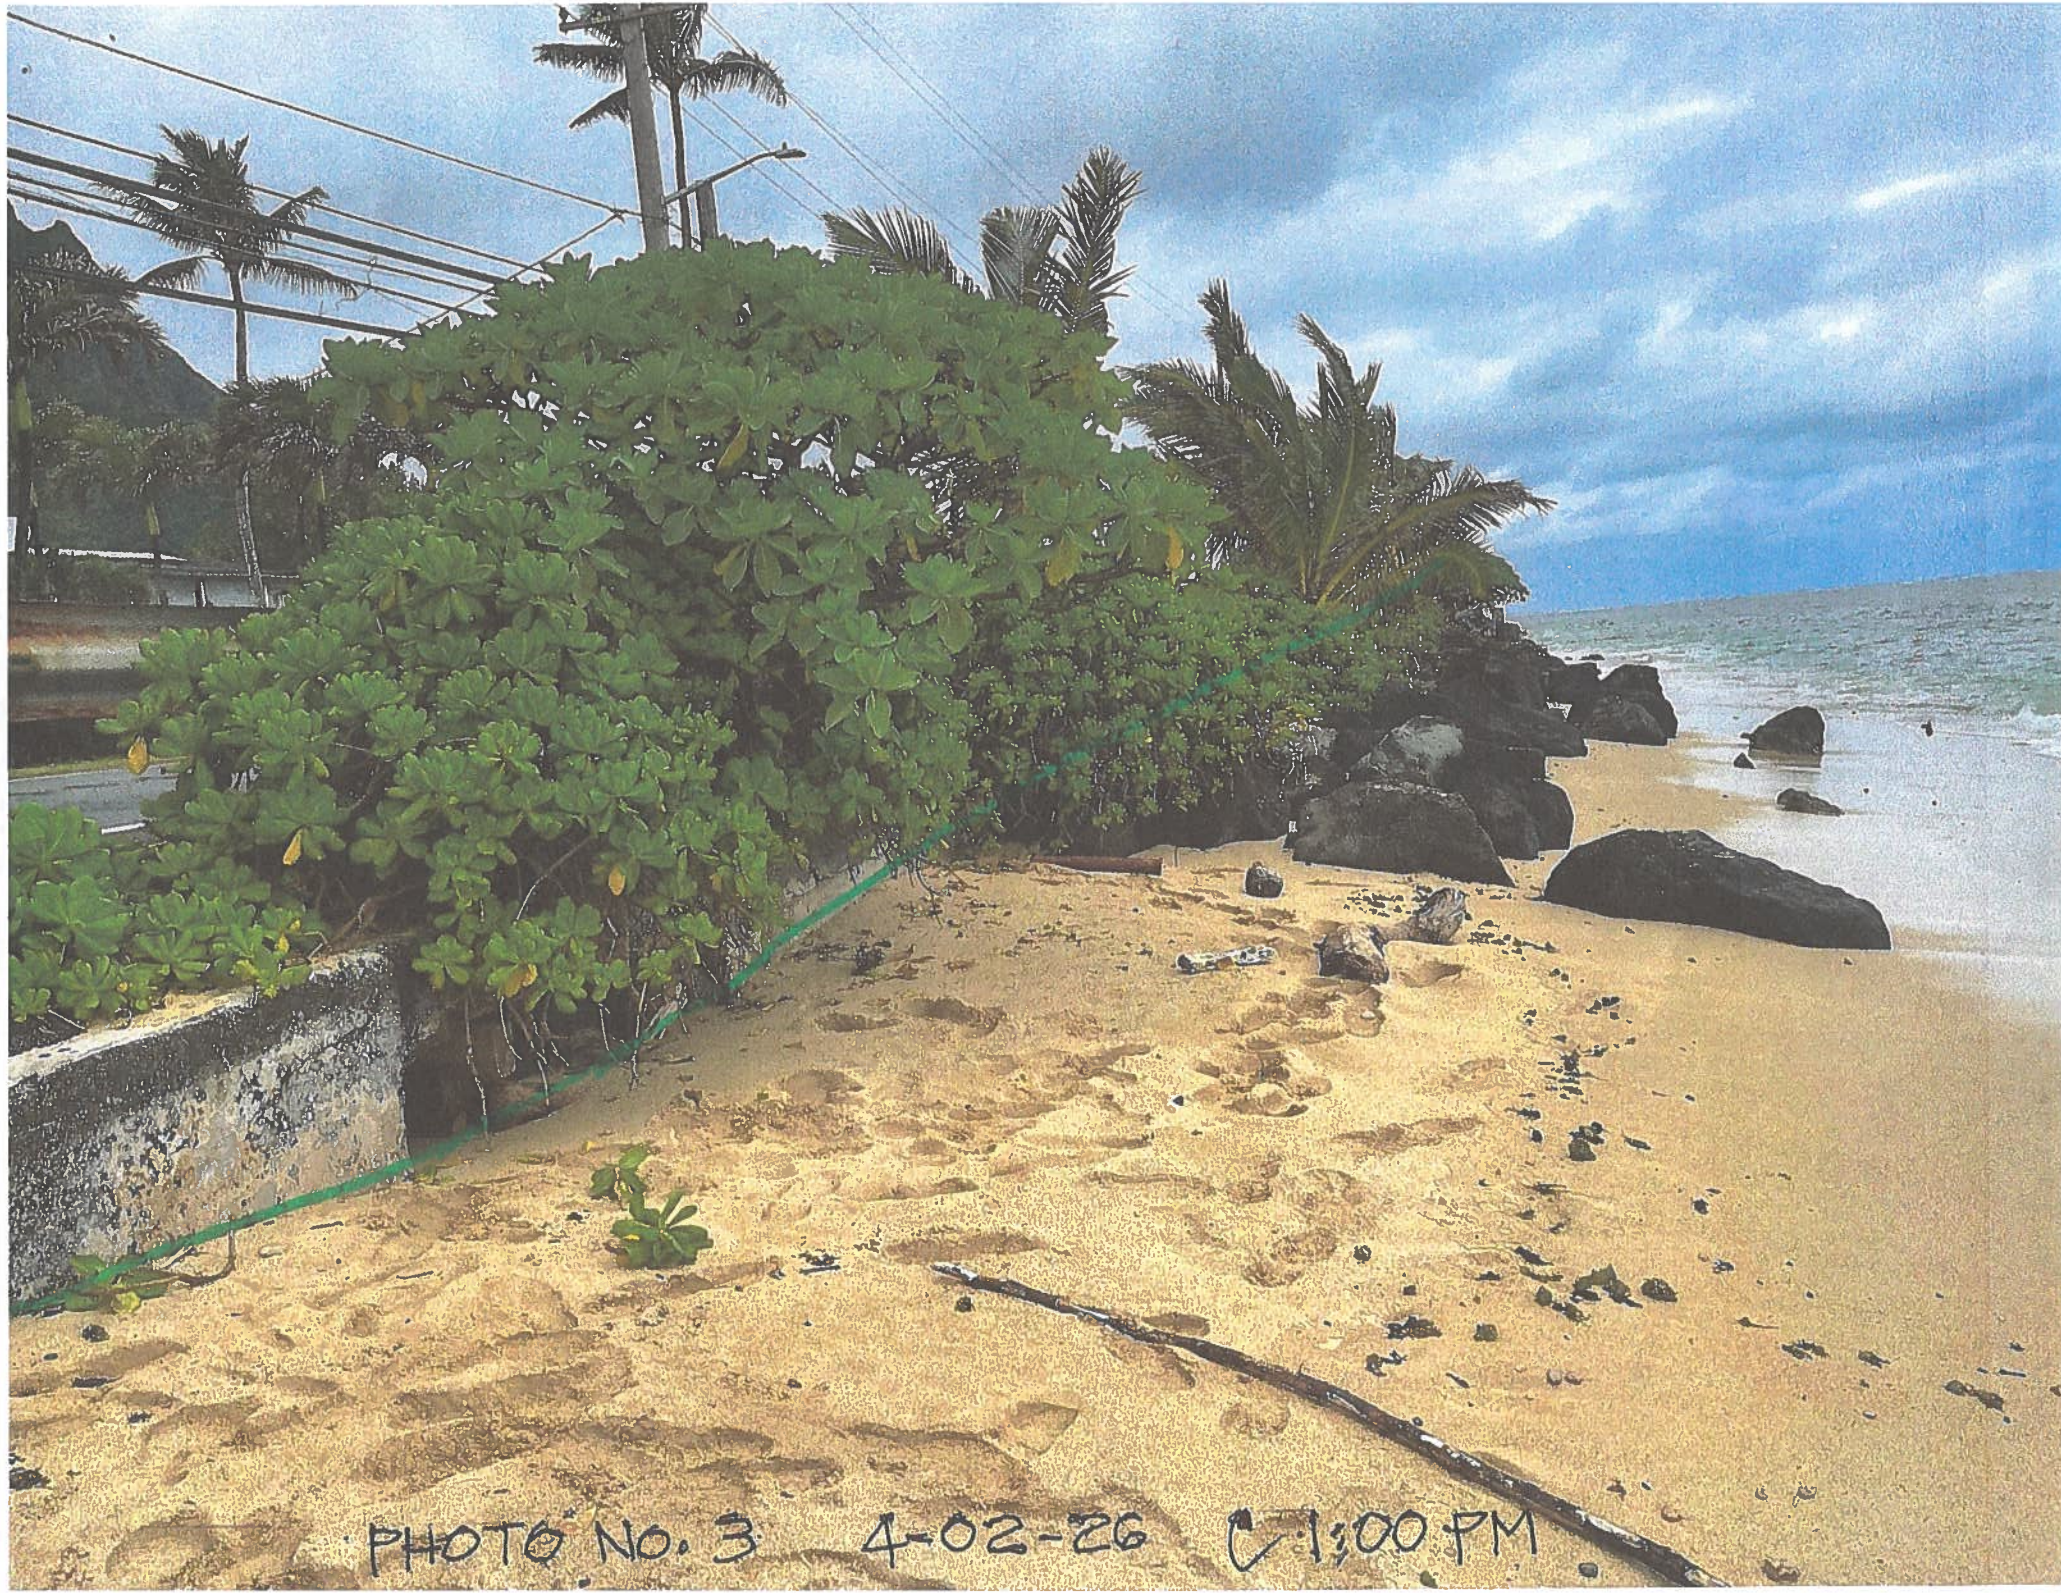

PHOTO NO. 1 4-02-26 @ 1:00 PM

ADOPT A HIGHWAY
LITTER CONTROL
NEAR 2 MILES
Empire Fencing LLC
Island Cranes LLC

PHOTO No. 2 4-02-26 @ 1:00 PM

PHOTO NO. 3 4-02-26 1:00 PM

PHOTO NO. 4 4-02-26 @ 1:00 PM