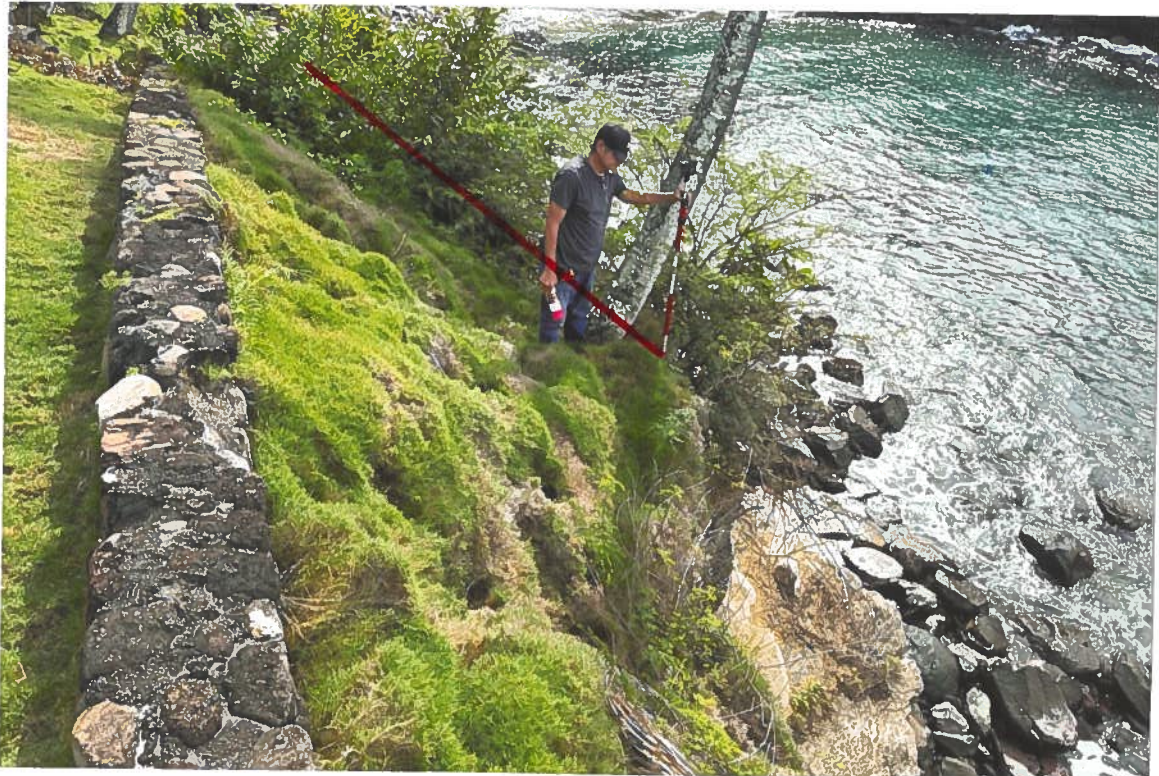

PICTURE # 1: SHORELINE TMK (2) 4-3-007:002
ON DEC. 30, 2025, AT 1:30 PM.

PICTURE # 2: SHORELINE TMK (2) 4-3:007:002
ON DEC. 30, 2025, AT 1:30 PM.

PICTURE # 3: SHORELINE TMK (2) 4-3-007:002
ON DEC. 30, 2025, AT 1:30 PM.