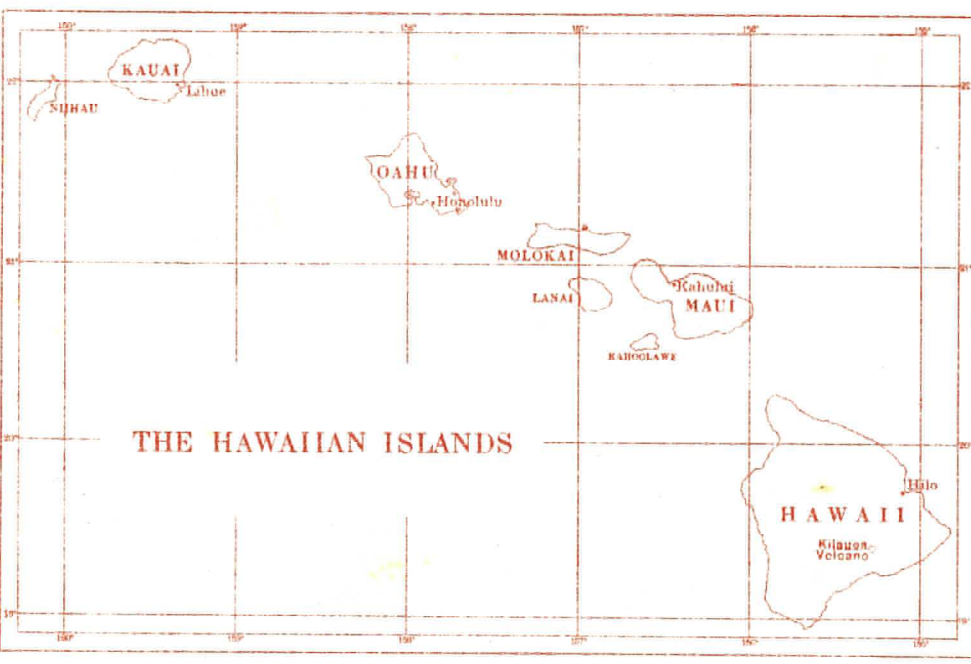

ALALAKEI CHANNEL

PROJECT NO. 3 FT 207
HORSE TRAIL

PROJECT NO. 5 FT
EQUIPMENT AND SUPPLY STC