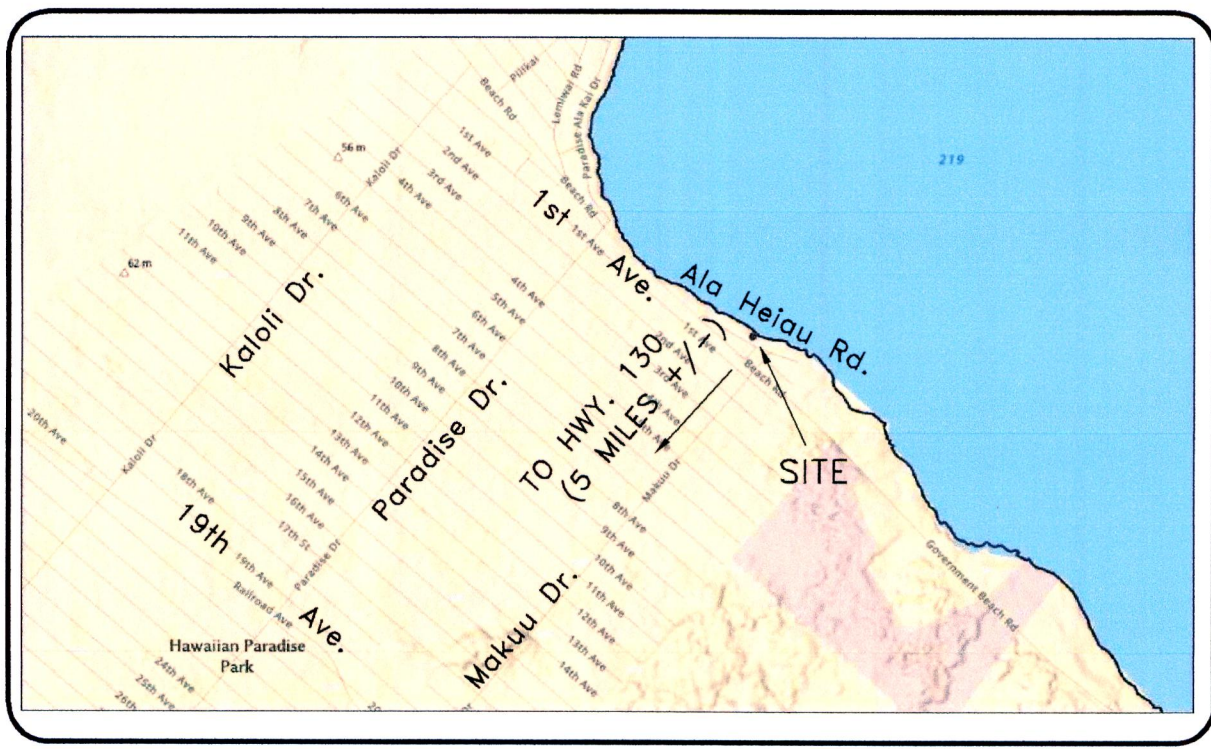

NOTES:
 Owners:
 Mohammad Ali Khan, Mahjabeen Khan
 10110 New London Dr.
 Potomac, MD. 20854

Site:
 Tax Map Key (3) 1-5-032:033
 (No street address assigned) Ala Heiau Dr.
 Pahoa, Puna, 96778

Field survey completed May 30, 2024.

Lot dimensions are Record
 per Hawaiian Paradise Park
 Subdivision. Ld. Ct. Appl. 1053,
 Map 66

This work was prepared by me or under my direct supervision.
Daniel L. Berg
 Daniel L. Berg
 PLS 11245

Shoreline Survey

Of Lot 107, Block 11,
 Hawaiian Paradise Park Subdivision,
 Keaau, Puna, Island and County of Hawaii.