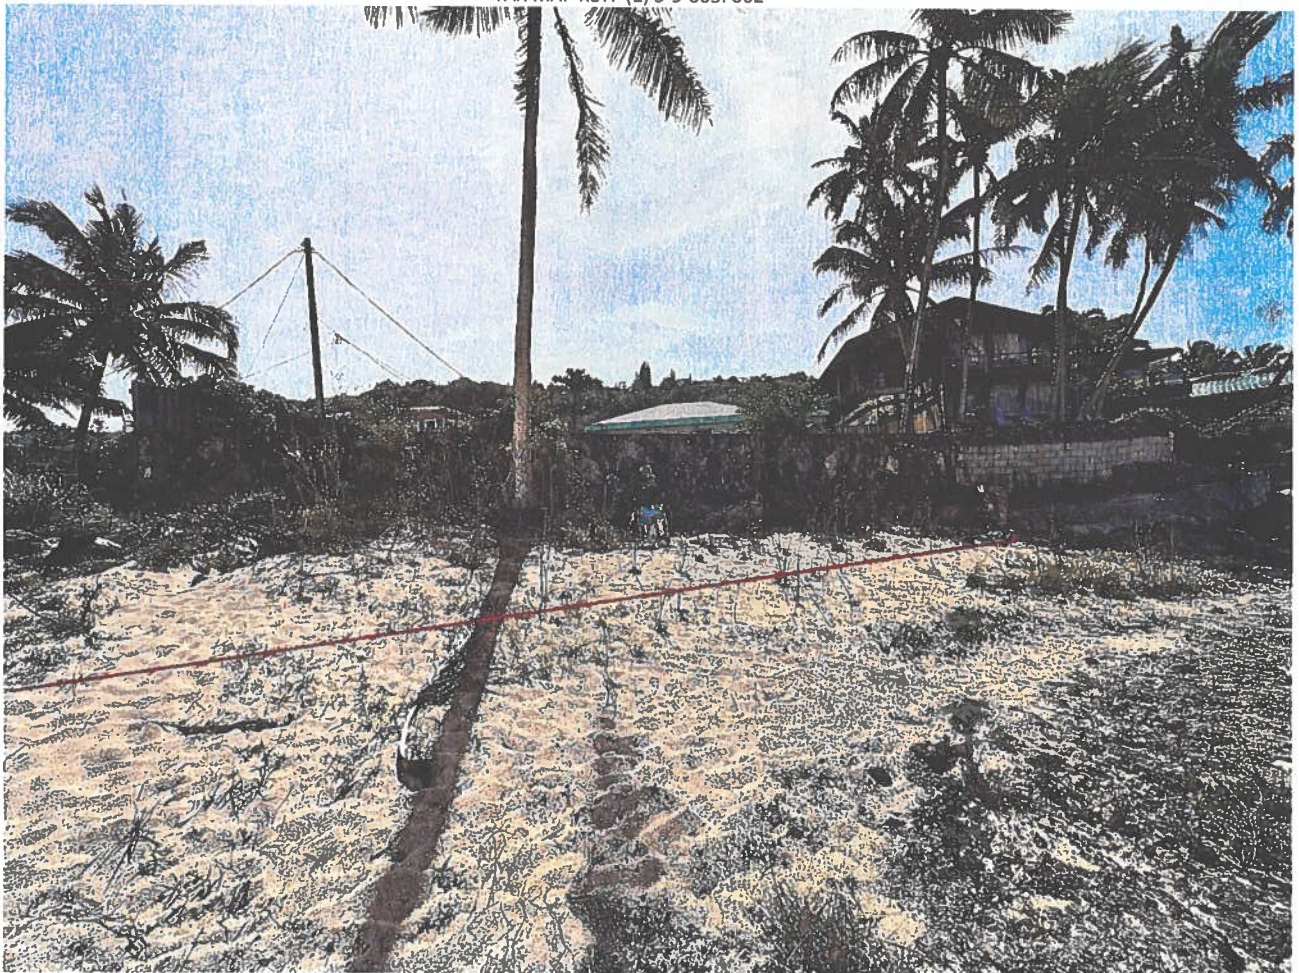

TAX MAP KEY: (1) 5-9-003: 062

PHOTO 2

benji@manasurveying.com

SHORELINE PHOTOS

59-625 Ke Ike Road
TAX MAP KEY: (1) 5-9-003: 062

PHOTO 3