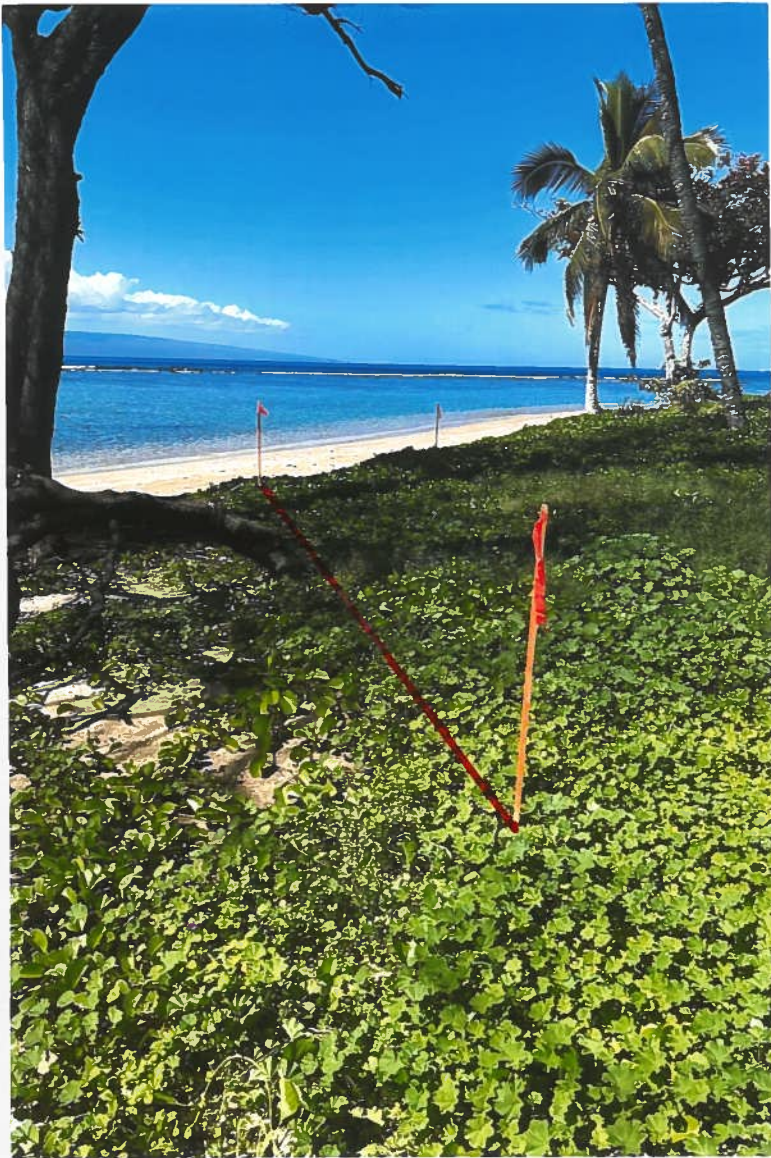

PICTURE # 1: SHORELINE
TMK: (2) 4-5-004:027 AT
1:00 PM ON FEB. 26, 2024.

PICTURE # 2: SHORELINE
TMK: (2) 4-5-004:027 AT
1:00 PM ON FEB. 26, 2024.

PICTURE # 3: SHORELINE
TMK: (2) 4-5-004:027 AT
1:00 PM ON FEB. 26, 2024.

PICTURE # 4: SHORELINE
TMK: (2) 4-5-004:027 AT
1:00 PM ON FEB. 26, 2024.

PICTURE # 5: SHORELINE
TMK: (2) 4-5-004:027 AT
1:00 PM ON FEB. 26, 2024.

PICTURE # 6: SHORELINE
TMK: (2) 4-5-004:027 AT
1:00 PM ON FEB. 26, 2024.

PICTURE # 7: SHORELINE
TMK: (2) 4-5-004:027 AT
1:00 PM ON FEB. 26, 2024.