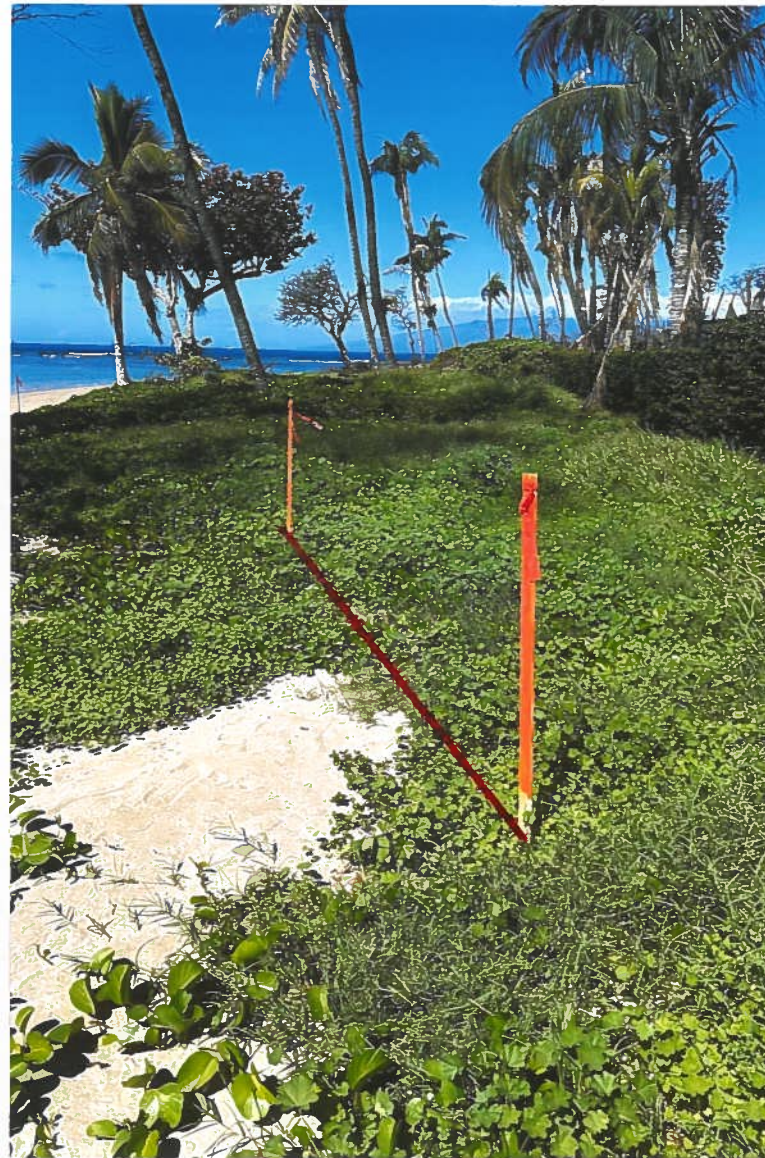

PICTURE # 1: SHORELINE
TMK: (2) 4-5-004:027 AT
1:00 PM ON FEB. 26, 2024.

PICTURE # 2: SHORELINE
TMK: (2) 4-5-004:027 AT
1:00 PM ON FEB. 26, 2024.

PICTURE # 3: SHORELINE
TMK: (2) 4-5-004:027 AT
1:00 PM ON FEB. 26, 2024.

PICTURE # 4: SHORELINE
TMK: (2) 4-5-004:027 AT
1:00 PM ON FEB. 26, 2024.

PICTURE # 5: SHORELINE
TMK: (2) 4-5-004:027 AT
1:00 PM ON FEB. 26, 2024.

PICTURE # 6: SHORELINE
TMK: (2) 4-5-004:027 AT
1:00 PM ON FEB. 26, 2024.

PICTURE # 7: SHORELINE
TMK: (2) 4-5-004:027 AT
1:00 PM ON FEB. 26, 2024.