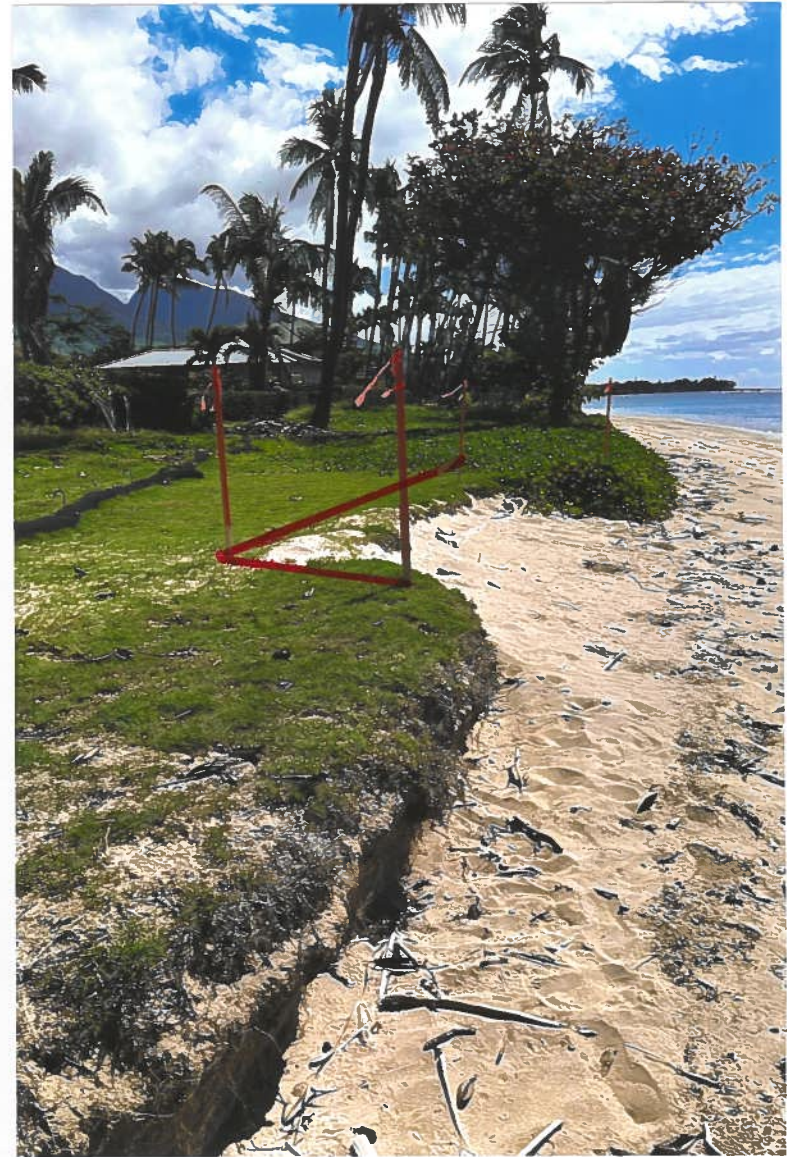

PICTURE # 1: SHORELINE  
TMK: (2) 4-5-004:004 AT  
1:00 PM ON FEB. 26, 2024.

PICTURE # 2: SHORELINE  
TMK: (2) 4-5-004:004 AT  
1:00 PM ON FEB. 26, 2024.

PICTURE # 3: SHORELINE  
TMK: (2) 4-5-004:004 AT  
1:00 PM ON FEB. 26, 2024.

PICTURE # 4: SHORELINE  
TMK: (2) 4-5-004:004 AT  
1:00 PM ON FEB. 26, 2024.

PICTURE # 5: SHORELINE  
TMK: (2) 4-5-004:004 AT  
1:00 PM ON FEB. 26, 2024.

PICTURE # 6: SHORELINE  
TMK: (2) 4-5-004:004 AT  
1:00 PM ON FEB. 26, 2024.

PICTURE # 7: SHORELINE  
TMK: (2) 4-5-004:004 AT  
1:00 PM ON FEB. 26, 2024.