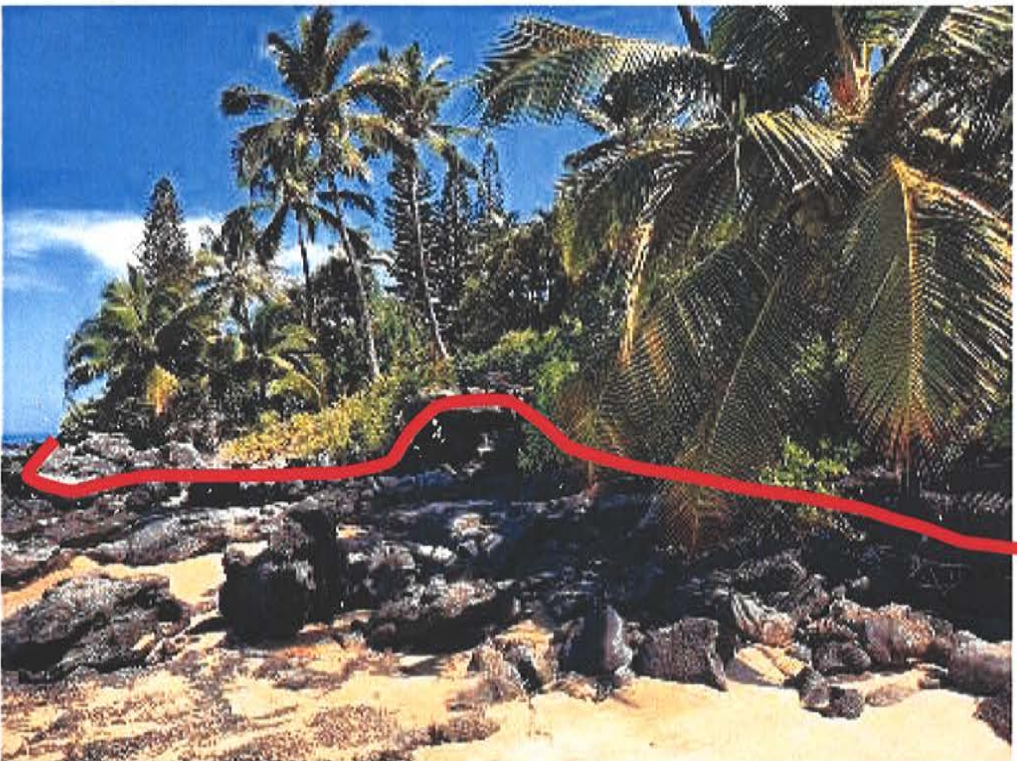

222148 - SHORELINE - TMK:(2)4-3-009:007 - PHOTO #1 - DECEMBER 02, 2022 @ 9:45 AM

222148 - SHORELINE - TMK:(2)4-3-009:007 - PHOTO #2 - DECEMBER 02, 2022 @ 9:45 AM