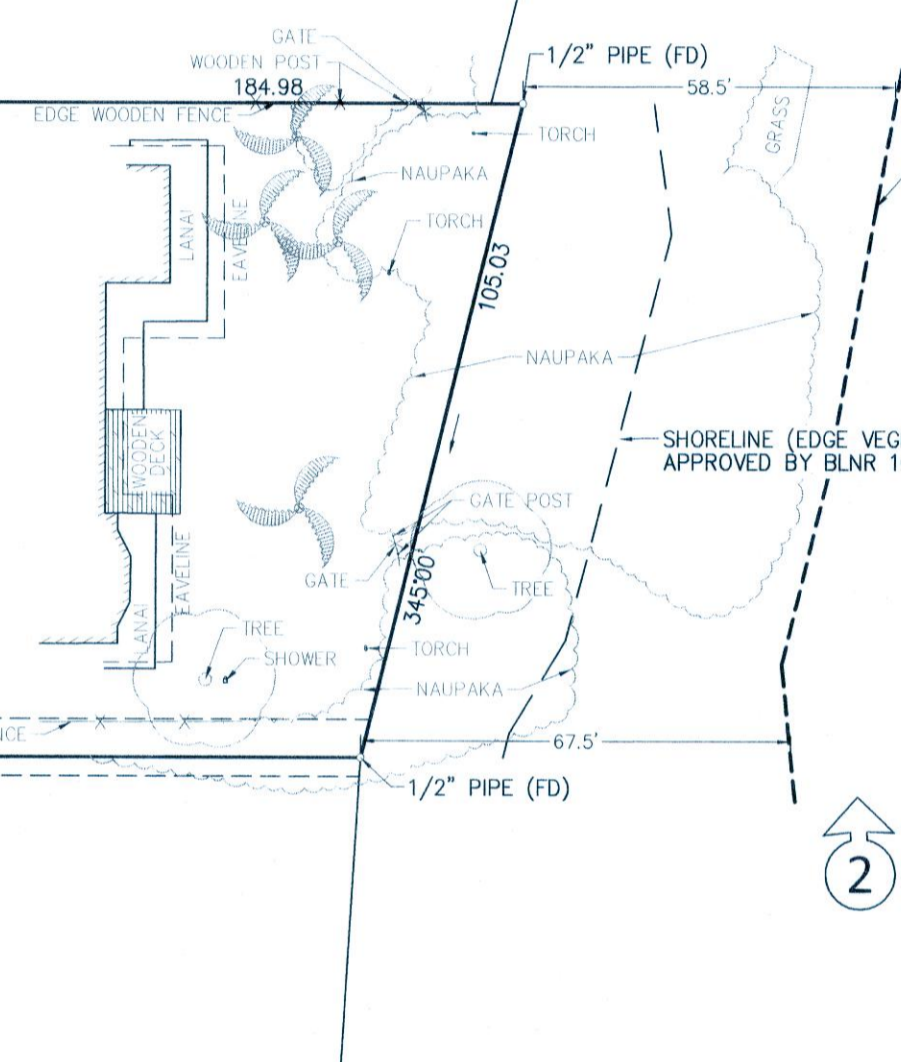

TRUE NORTH
SCALE: 1 IN. = 30 FT.

LOT 138
TMK: 4-3-019:014

LOT 137
TMK: 4-3-019:015

LOT 319
TMK: 4-3-019:016

LOT 338-A
TMK: 4-3-019:007

PROPERTY ADDRESS:
604 C N. KALAHEO AVE
KAILUA, HI 96734

LOT 332-B
21,080 Sq. Ft.

LOT 294
TMK: 4-3-018:064

LOT 348
TMK: 4-3-018:063

OWNER: TIMOTHY BULB
604 D N. KALAHEO AVE
KAILUA, HI 96734

MAP SHOWING
SHORELINE AFFECTING
LOT 332-B, LAND COURT APPLICATION 323
AT PUEOHALA, KAILUA, KOOLAUPOKO, OAHU, HAWAII

SCALE: 1 IN. = 30 FT.
SEPTEMBER 27, 2022 WALTER P. THOMPSON, INC.

P.O. BOX 3351 HONOLULU, HI 96801
PH. (808) 536-2705 FX. (808) 599-4032

GRAPHIC SCALE
SCALE: 1 IN. = 30 FT.

THIS WORK WAS PREPARED BY
ME OR UNDER MY SUPERVISION
John R. K. Akina
Exp. 04/30/24