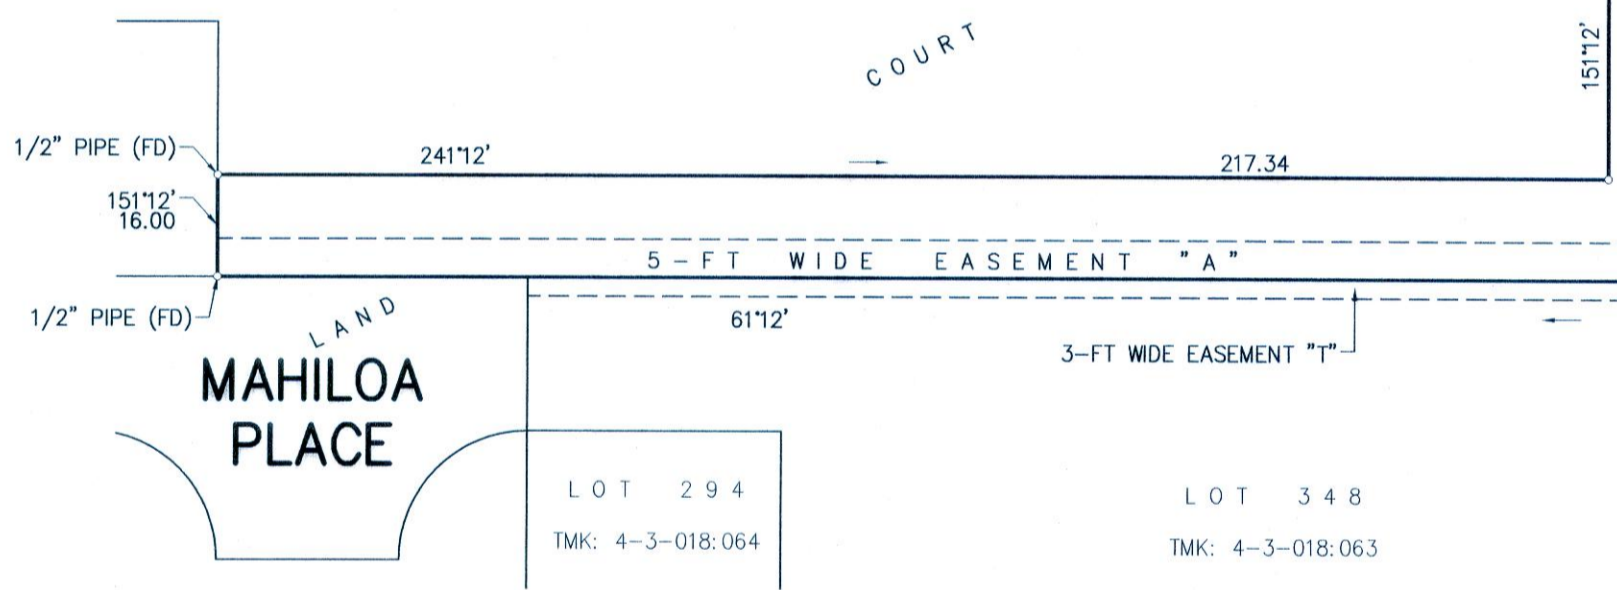

TRUE NORTH
SCALE: 1 IN. = 30 FT.

LOT 138
TMK: 4-3-019:014

LOT 137
TMK: 4-3-019:015

LOT 319
TMK: 4-3-019:016

LOT 338-A
TMK: 4-3-019:007

PROPERTY ADDRESS:
604 C N. KALAHEO AVE
KAILUA, HI 96734

LOT 332-B
21,080 Sq. Ft.

LOT 294
TMK: 4-3-018:064

LOT 348
TMK: 4-3-018:063

OWNER: TIMOTHY BULB
604 D N. KALAHEO AVE
KAILUA, HI 96734

MAP SHOWING
SHORELINE AFFECTING
LOT 332-B, LAND COURT APPLICATION 323
AT PUEOHALA, KAILUA, KOOLAUPOKO, OAHU, HAWAII

SCALE: 1 IN. = 30 FT.
SEPTEMBER 27, 2022 WALTER P. THOMPSON, INC.

P.O. BOX 3351 HONOLULU, HI 96801
PH. (808) 536-2705 FX. (808) 599-4032

GRAPHIC SCALE
SCALE: 1 IN. = 30 FT.

THIS WORK WAS PREPARED BY
ME OR UNDER MY SUPERVISION
John R. K. Akina
Exp. 04/30/24

22180c00.dwg/1729.70/GCSM/20220811