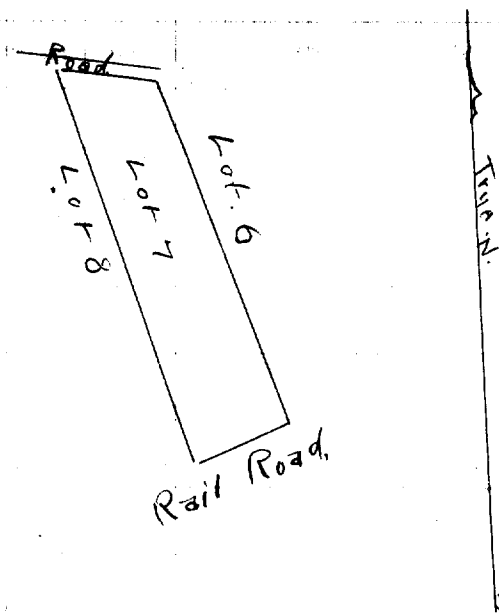

Lot. 7 Taro Land.
Pouhala, Waikēle
Ewa, Oahu,

File in Carton 17.

Description of Lot 7, Taro Land,

Pouhala, Waikali, Ewa, Oahu,

Beginning at the S.W. corner of Lot 6 and running as follows,

1. S. $19^{\circ}05'$ E. true 190 ft along Lot 6. to R. R.
2. S. $69^{\circ}05'$ W. " " 00 " " R. R.
3. N. $17^{\circ}00'$ W. " " 218 " " Lot 8 to road
4. S. $81^{\circ}45'$ E " " 02 " " 10 ft Road to the initial point and containing an area of $\frac{23}{100}$ acres.

Honolulu Jan. 7/96.
W. A. O. A.

Scale 100 ft = 1 inch.