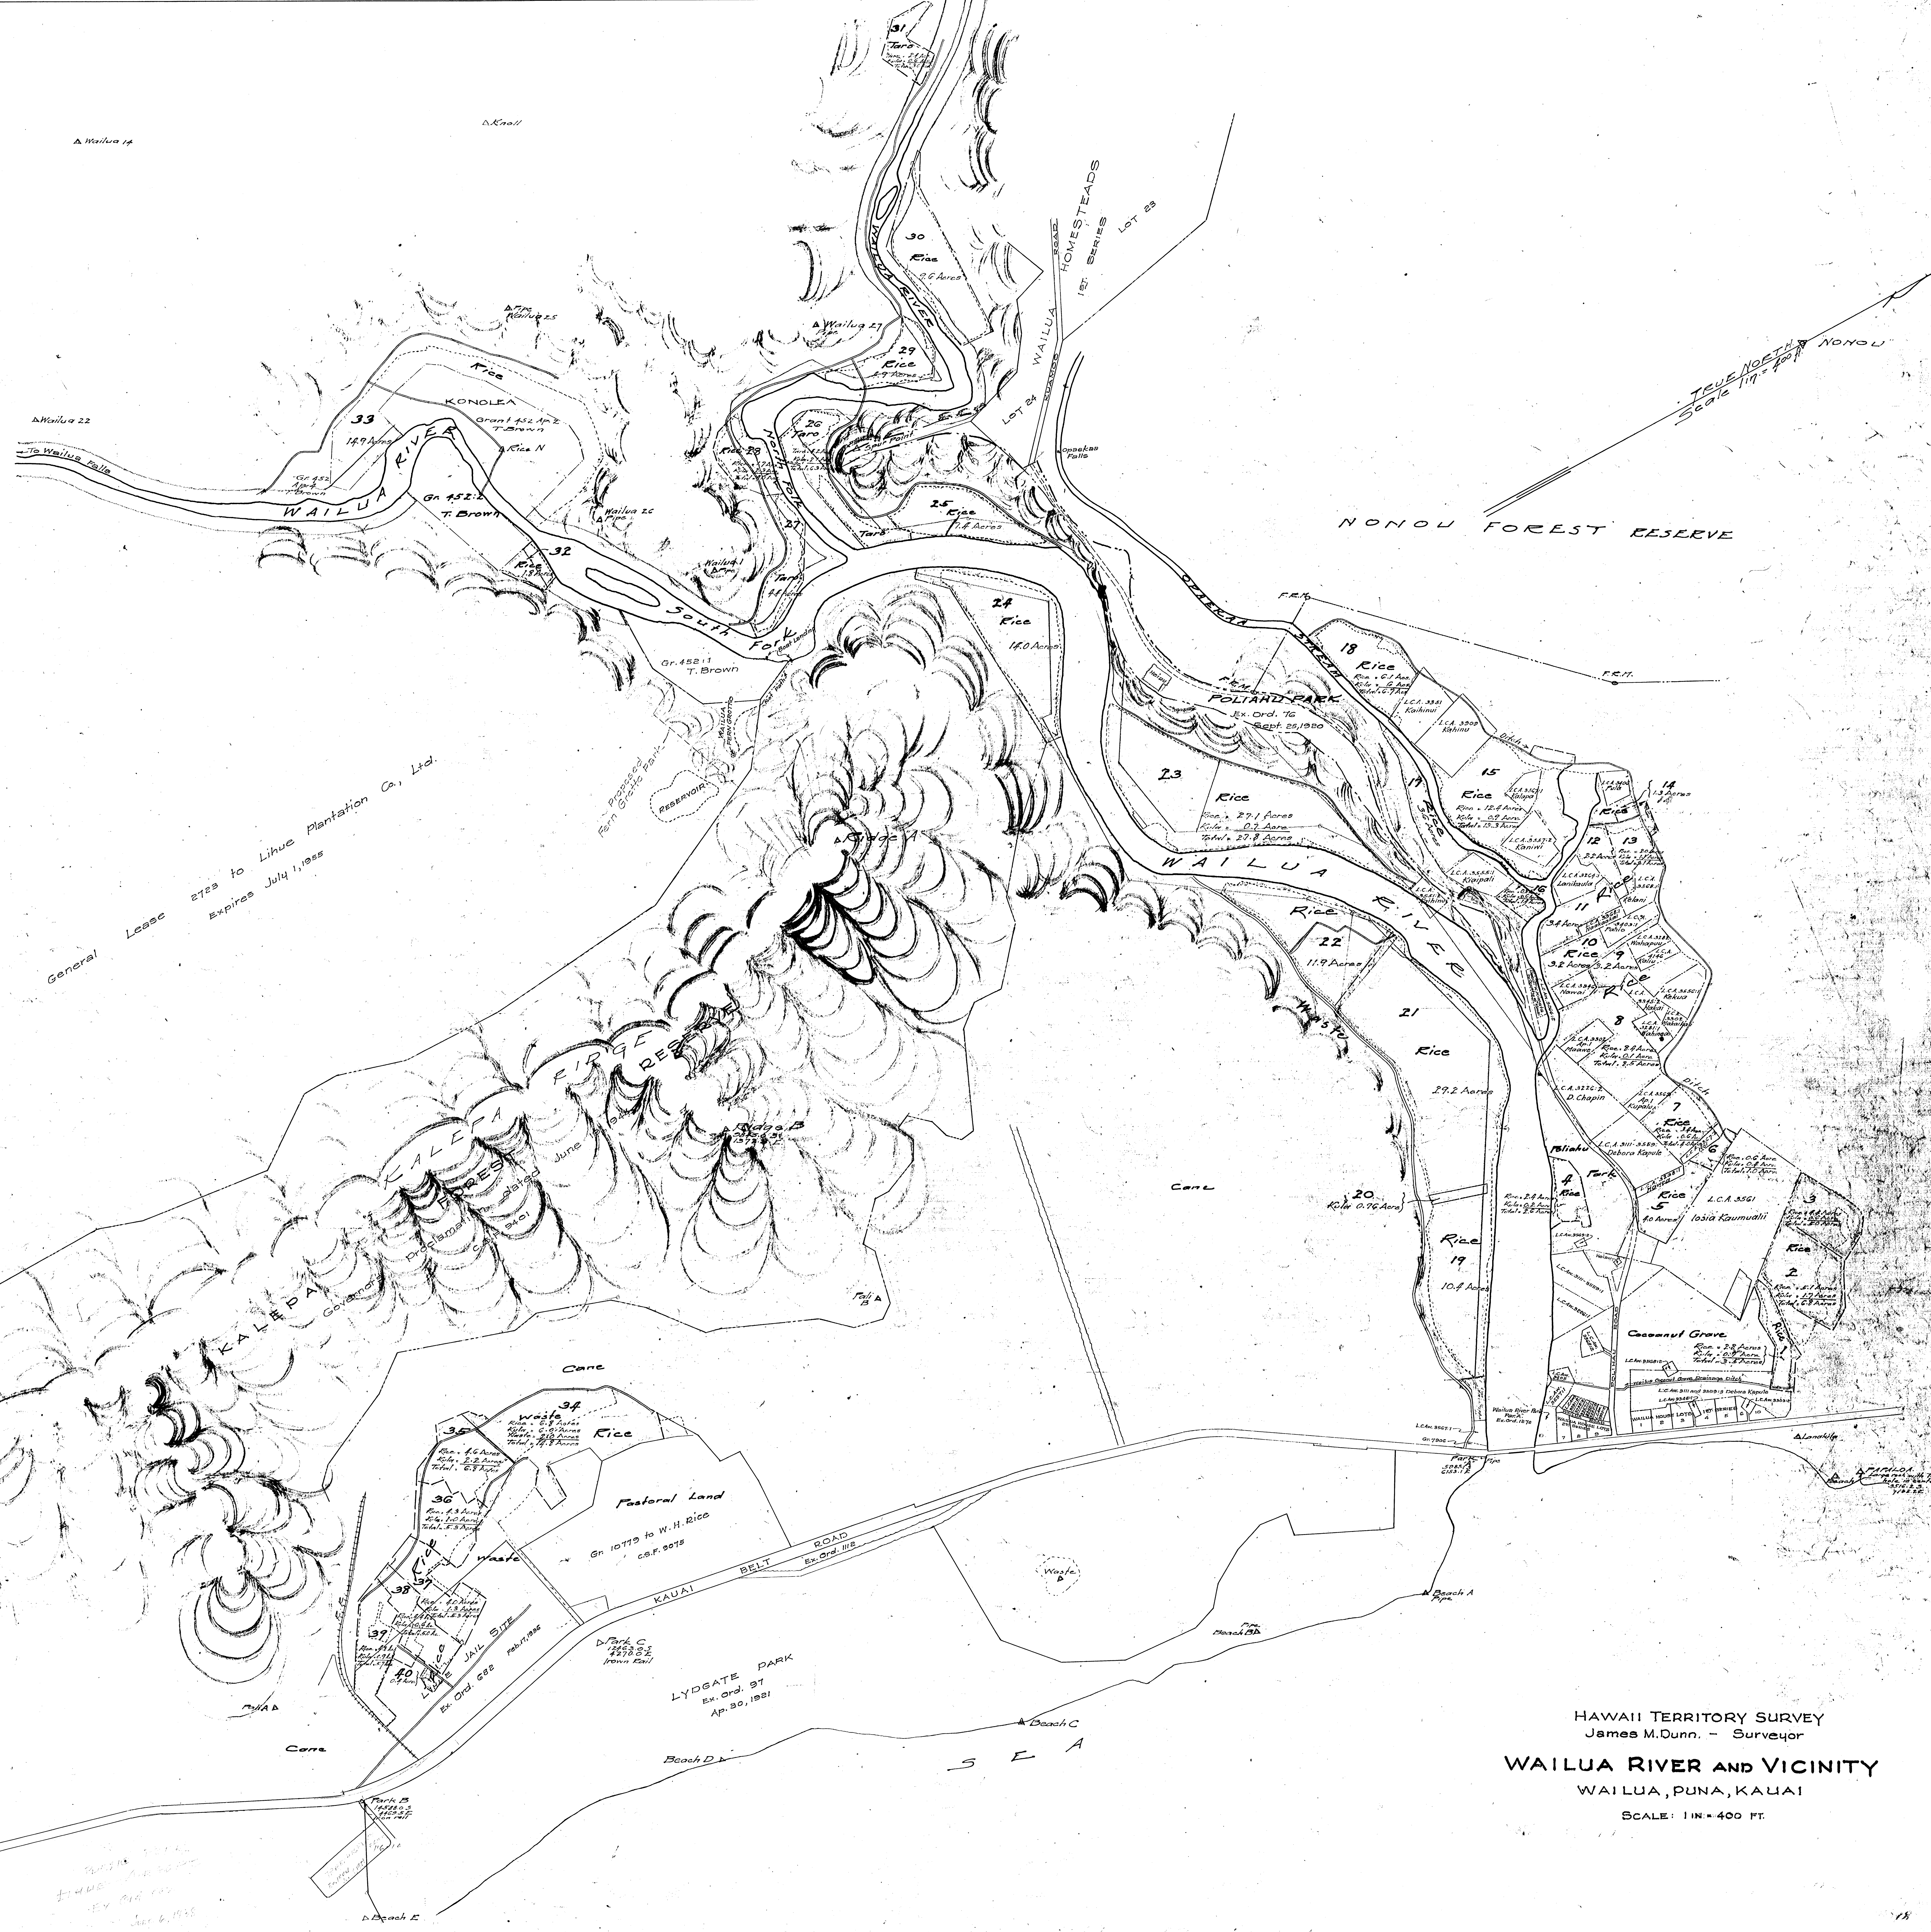

Color - T.H. Coates  
Blue - L.S. Co.  
Yellow - County Clerk  
Red - Records  
Green - Roads.

Wailua 14

Wailua 27

Wailua 22

General Lease 2723 to Lihue Plantation Co., Ltd.  
Expires July 1, 1905

TRUE NORTH  
Scale 1" = 400'

HAWAII TERRITORY SURVEY  
James M. Dunn - Surveyor  
**WAILUA RIVER AND VICINITY**  
WAILUA, PUNA, KAUAI  
SCALE: 1" = 400 FT.