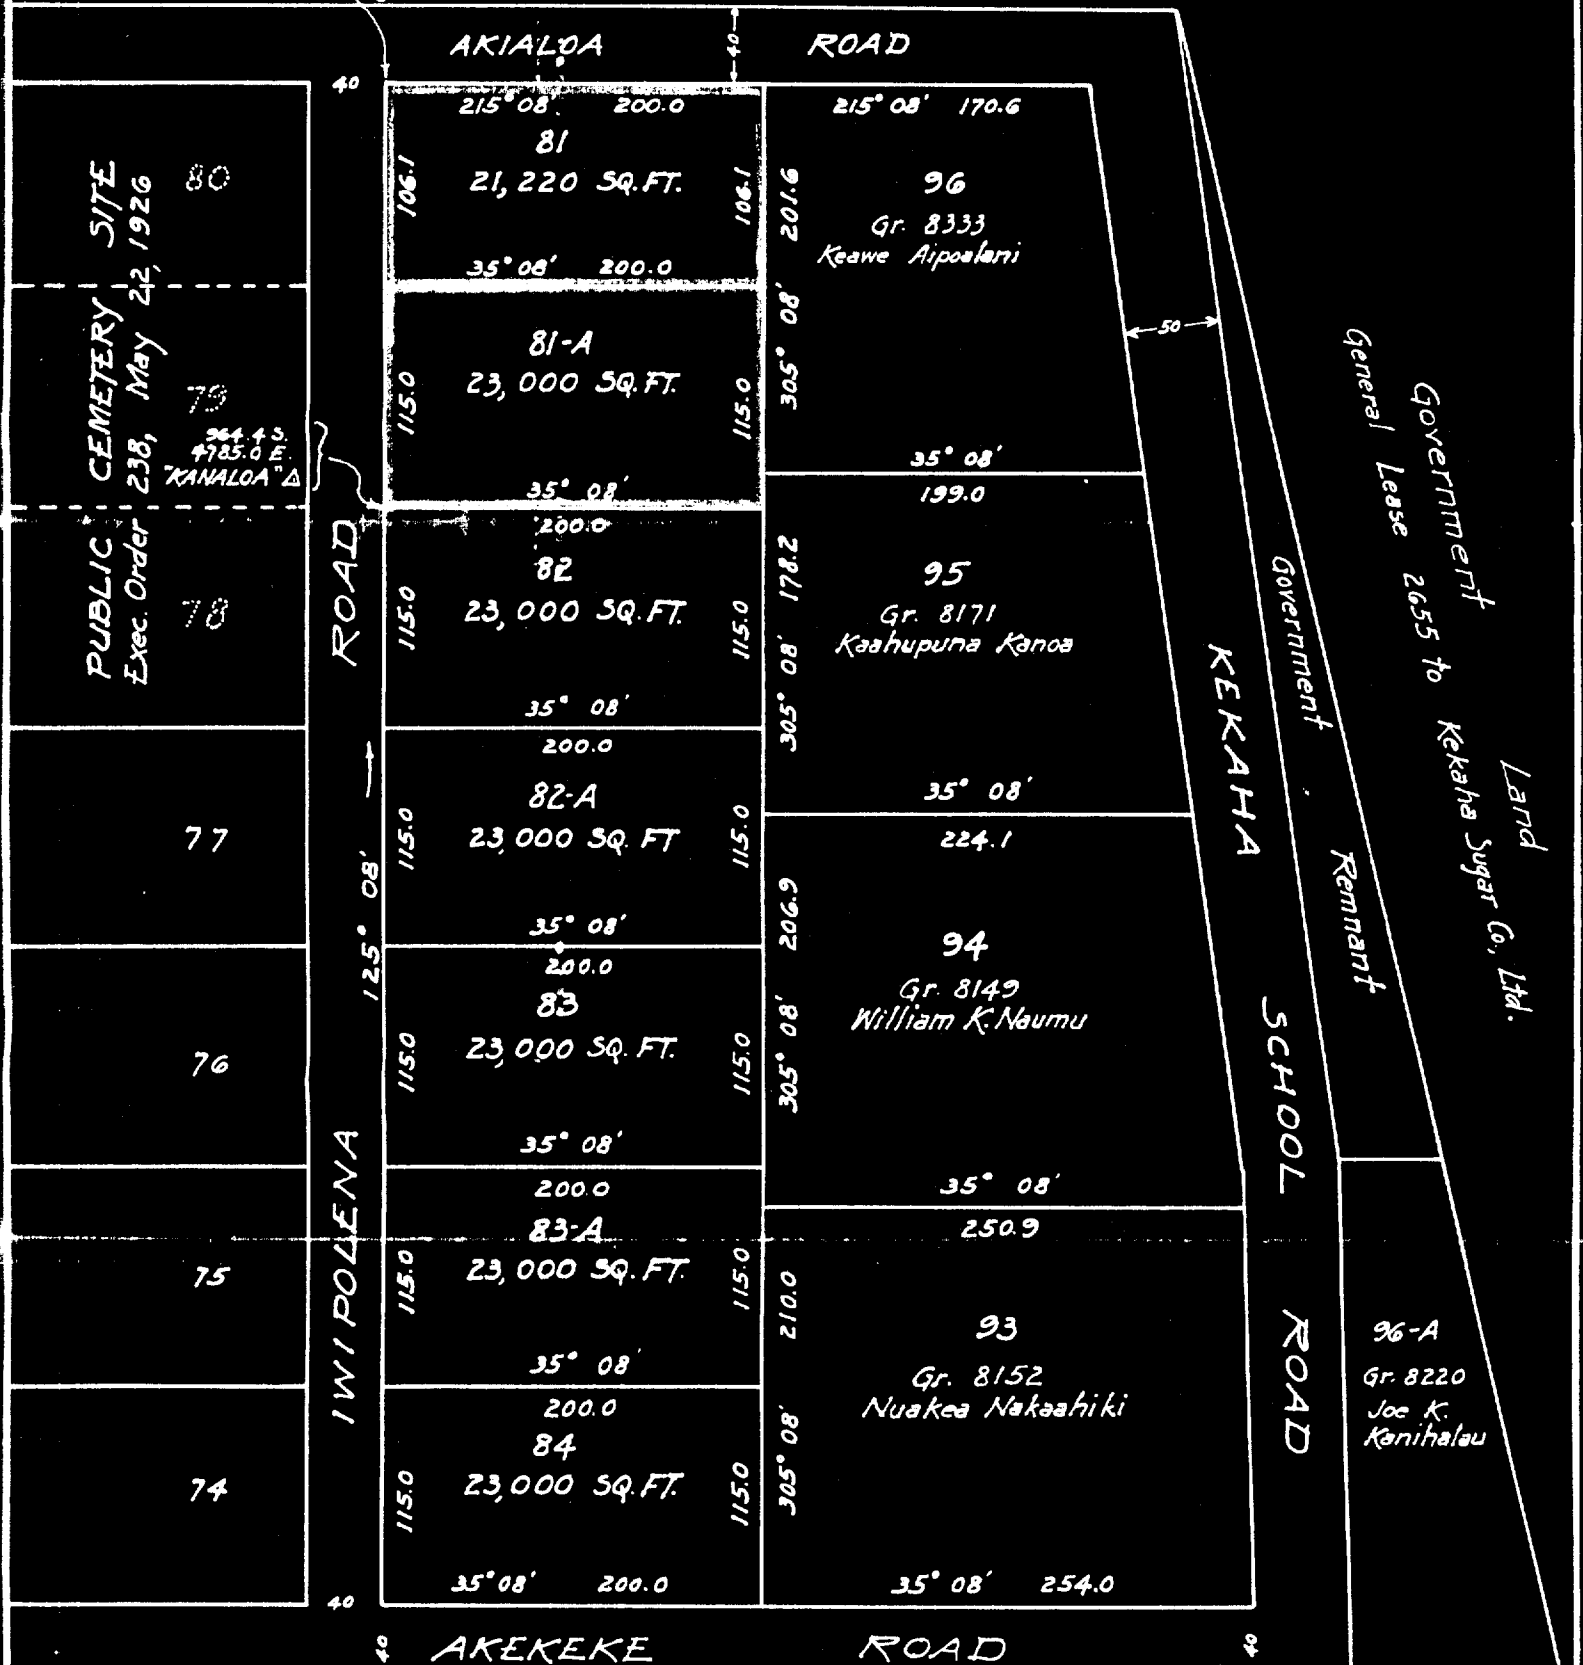

TRACING ONLY

LOTS 81, 81-A, 82, 82-A, 83, 83-A & 84

KEKAHA HOUSE LOTS
Kekaha, Waimea, Kona, Kauai, T. H.

CARTON 24

Government Land

General Lease 2655 to Kekaha Sugar Co., Ltd.

837.2 S.
4604.2 E.
"KANALOA" Δ

True North
Scale: 1 in. = 100 ft.

LOTS 81 TO 84, INCLUSIVE
KEKAHA HOUSE LOTS
KEKAHA, WAIMEA, KONA, KAUAI
Scale: 1 in. = 100 ft.