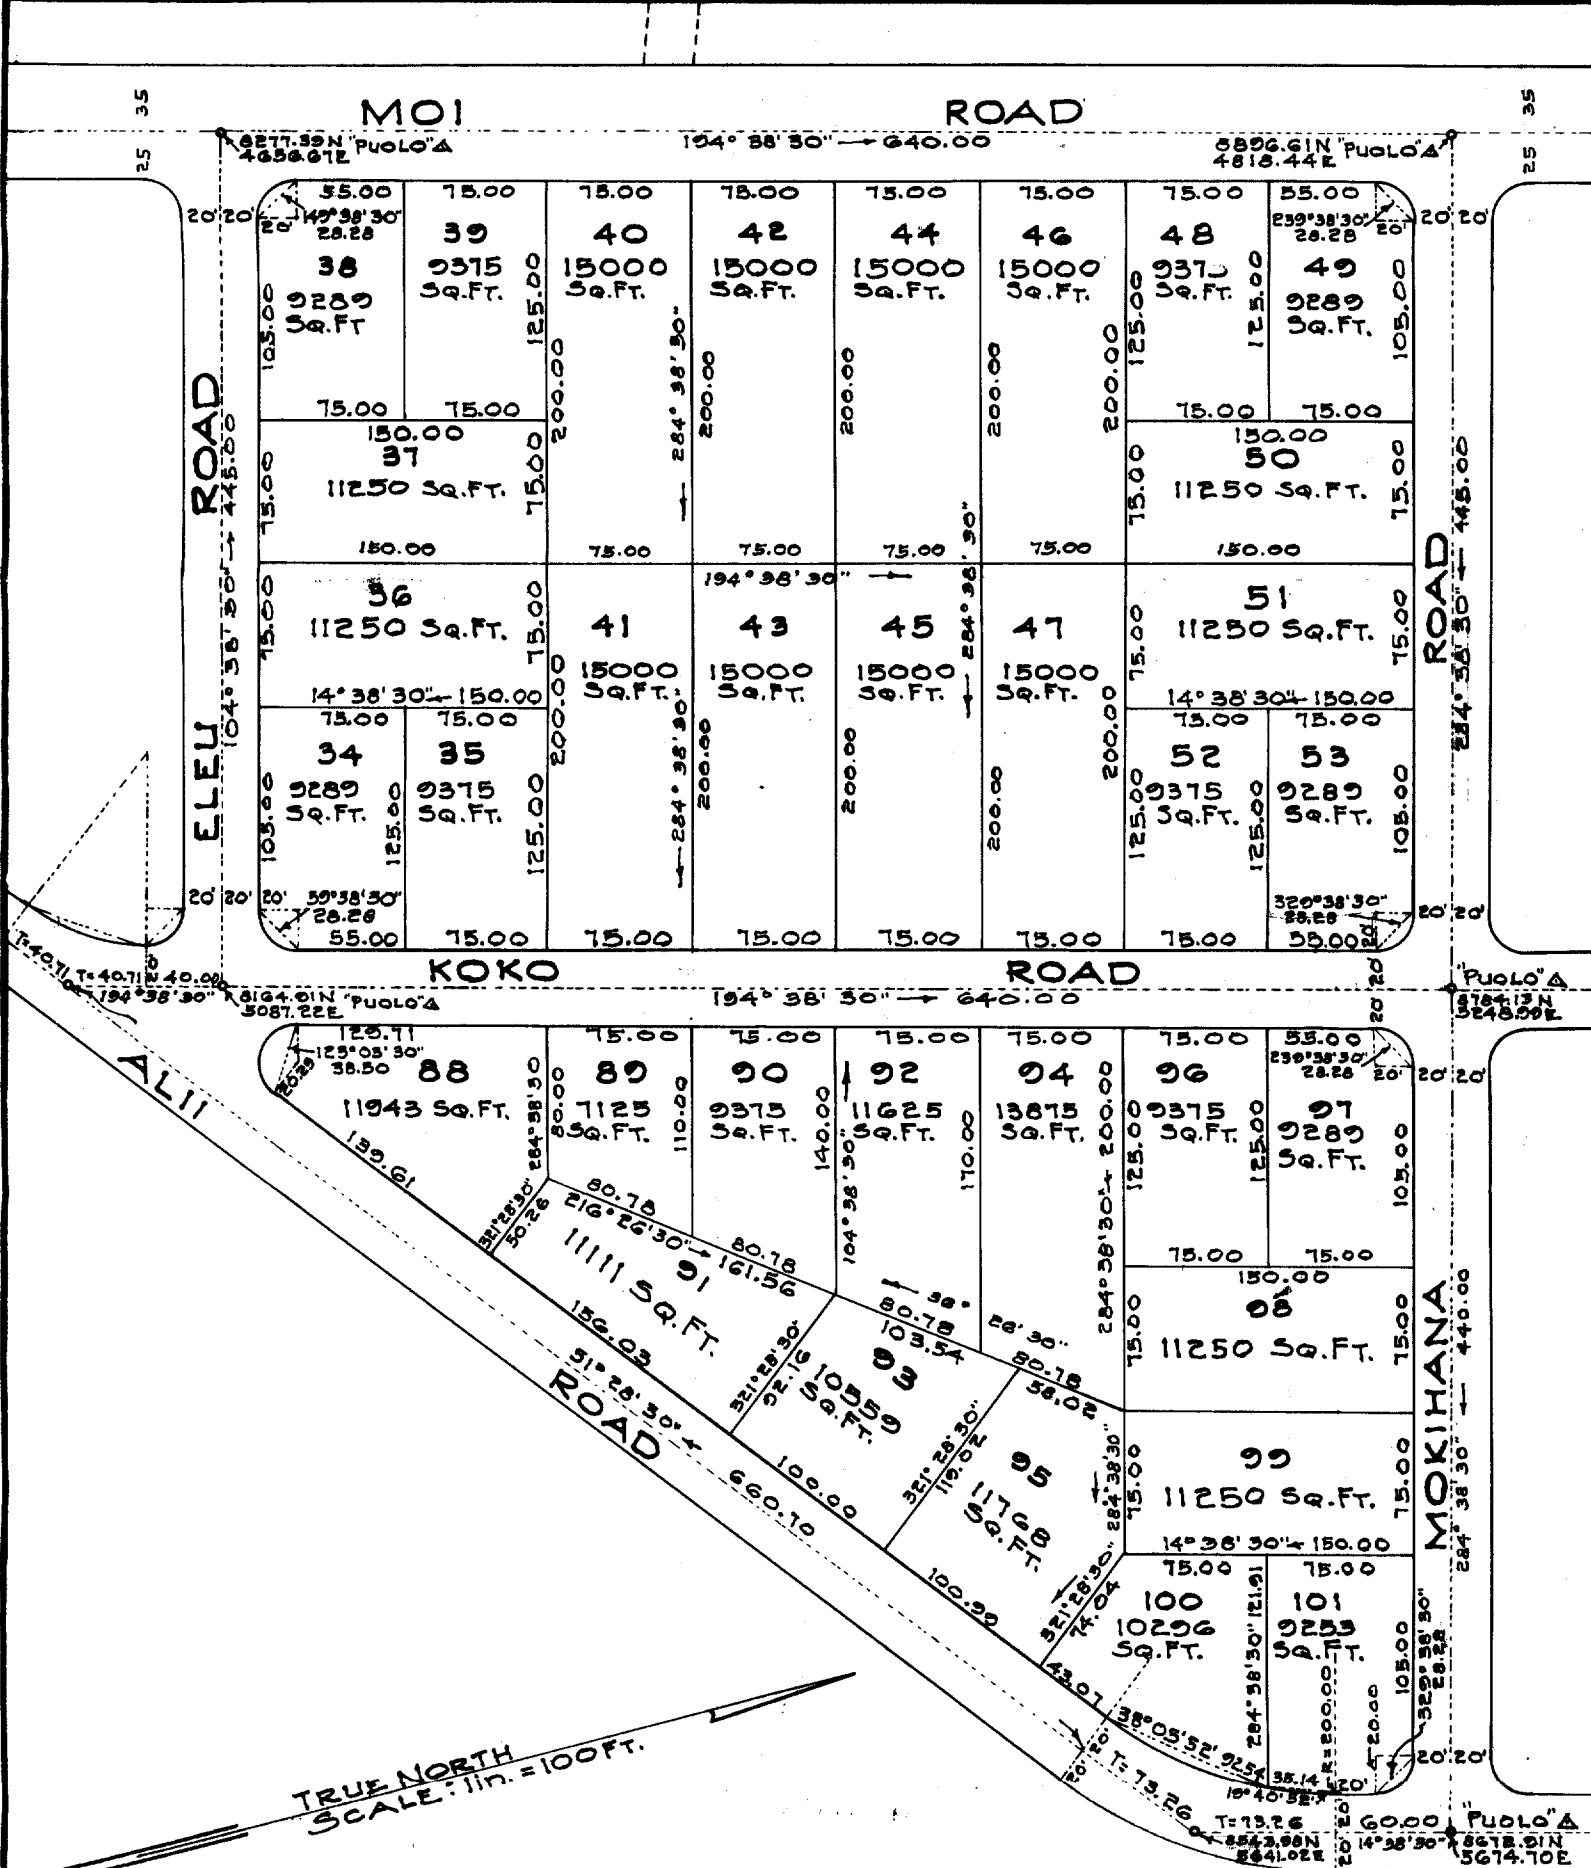

TRACING ONLY

LOTS 34 to 53

and

LOTS 88 to 101 (INCL)

HANAPEPE HEIGHTS HOUSE LOTS
HANAPEPE, KONA (WAIMEA), KAUAI

Furnished Land Office
Nov. 30, 1948

Folder 532

CARTON 33

HANAPEPE HEIGHTS HOUSE LOTS
 Lots 34 to 53 and 88 to 101 (Inclusive)

HANAPEPE, KONA, (WAIMEA), KAUAI.
 Scale: 1 in. = 100 ft.

Note: All corners are marked with pipes unless otherwise noted.

Tax Map Key: 1-8-09 and 11

SURVEY DEPARTMENT
 TERRITORY OF HAWAII

CARTON 33

I.K.H. 10-10-48

Tracing only