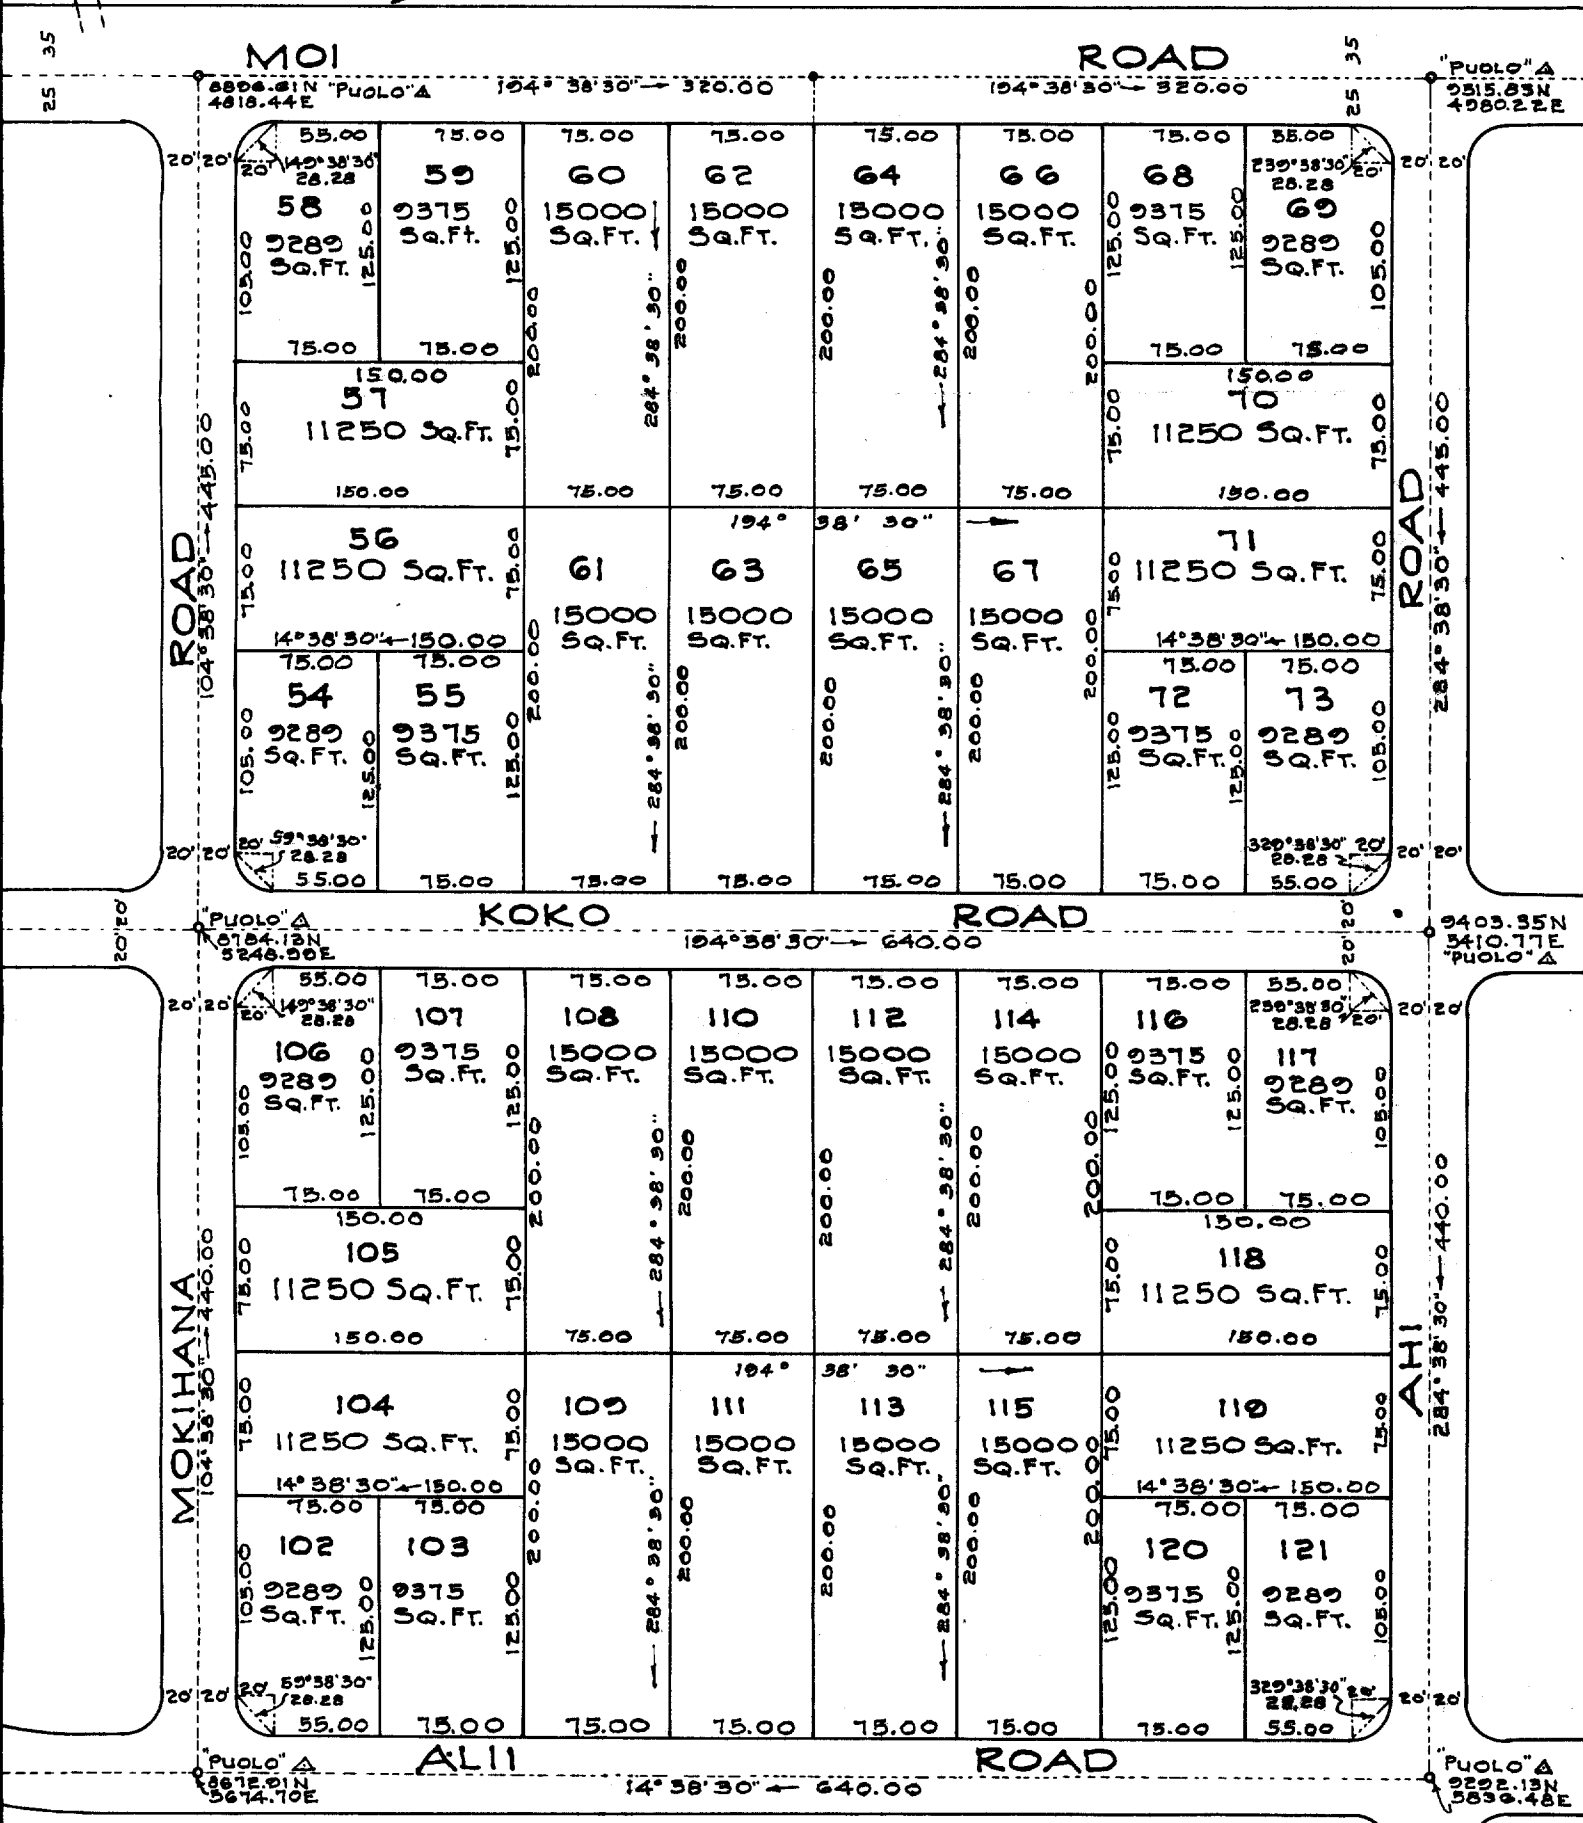

TRACING ONLY

LOTS 54 to 73 and
LOTS 102 to 121 (INCL.)

Hanapepe Heights House Lots
Hanapepe, Kona (Waimea), Kauai

Furnished Land Office
Nov. 30, 1948

Folder 532

CARTON 34

Warehouse

TRUE NORTH
SCALE: 1in. = 100ft.

HANAPEPE HEIGHTS HOUSE LOTS
Lots 54 to 73 and 102 to 121 (Inclusive)

HANAPEPE, KONA, (WAIMEA), KAUAI.
Scale: 1in. = 100ft.

Note: All corners are marked with pipes unless otherwise noted.

Tax Map Key: 1-8-12 and 13

SURVEY DEPARTMENT
TERRITORY OF HAWAII

3

I.K.H. 10-20-48

CARTON 34