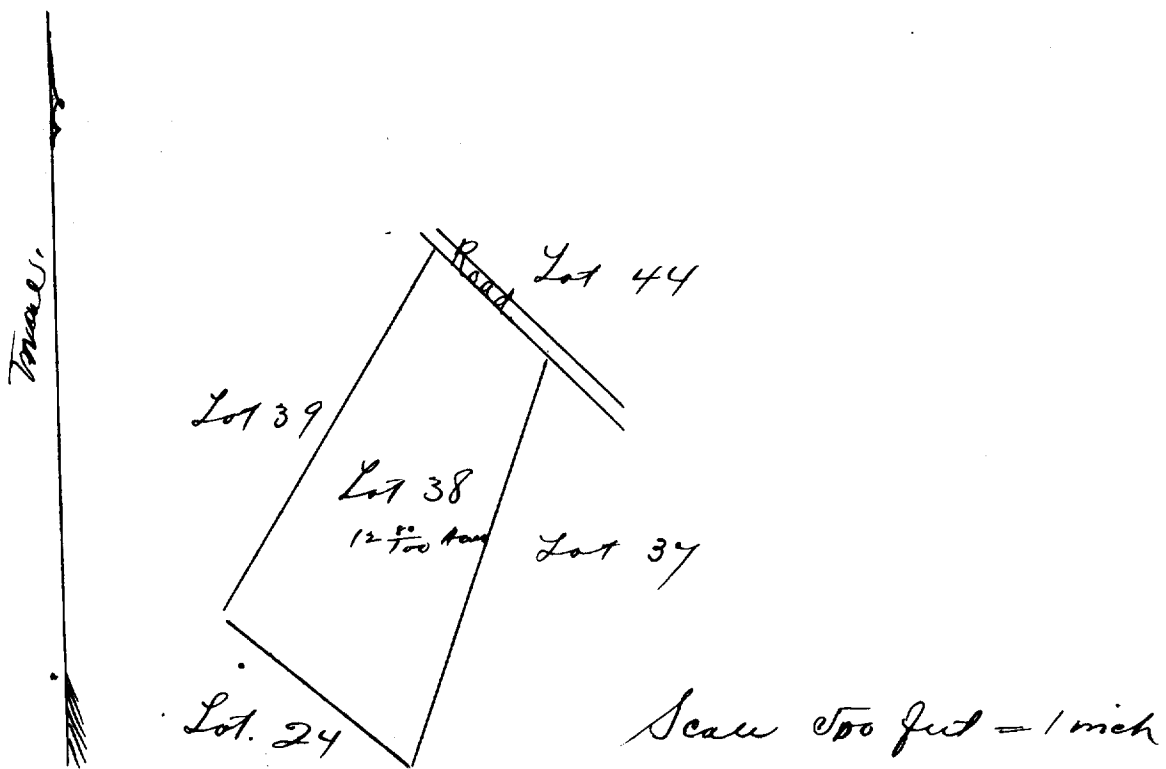

Lot 38

Ninole & Waitan. Kaw.

Homeskad Map. 17.

Grant No.

TO

Date.

✓
File in Cartm 1.

Description of Lot 38.

Kinole & Wailau, Kau., Homestead Map. 17.

Beginning at a point which is 11257 feet North and 14120 feet West from Cook. Survey Station Preker and running as follows:—

1. S. 48° 57' E true 634 feet along Lot 24
2. N 20° 40' E " 1155 " " " 37
3. N 45° 50' W " 400 " " Road.
4. S. 32° 15' W " 1110 " " Lot 39 to initial point
and containing an area of $12\frac{80}{100}$ acres.

Aug. 23^d 1892.

W. A. Wall.

N S E W Area

13,700 11,000 8,700 8,700