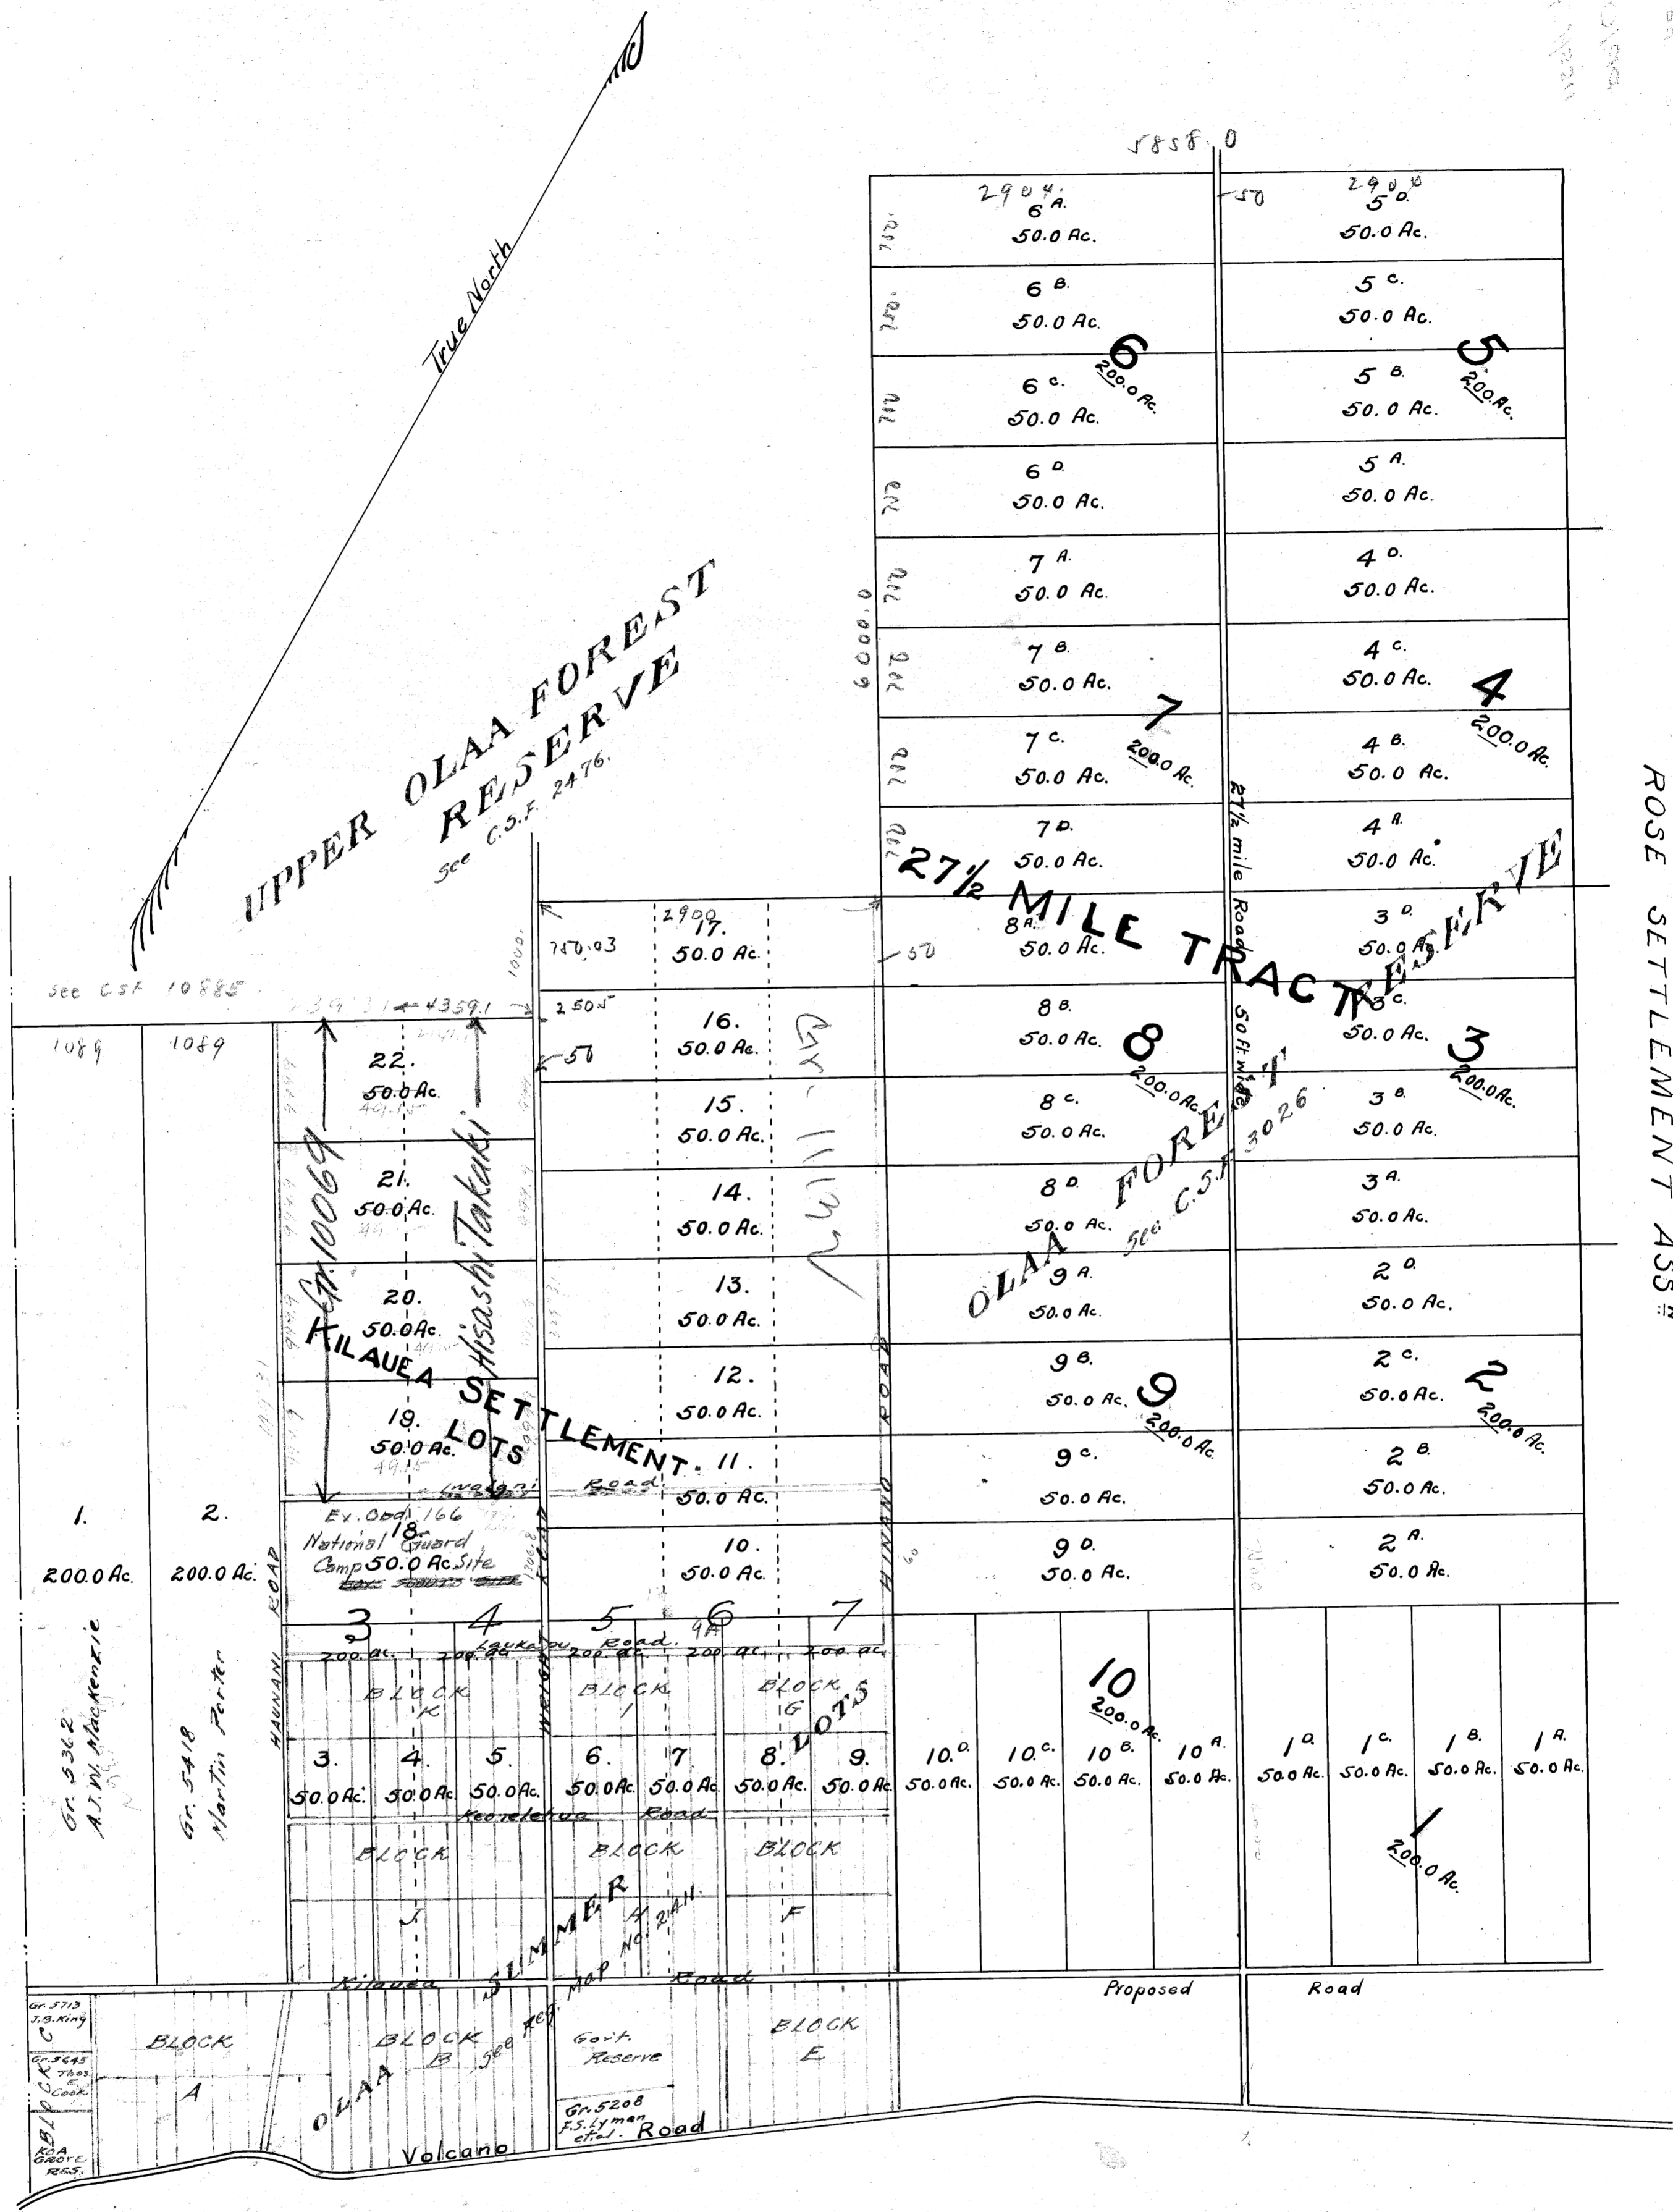

Map No. 2169 & 2138
 S.W.M. 2169
 M. J. ...

KILAUEA SETTLEMENT LOTS
 and
 27 1/2 MILE TRACT
 OLA A - HAWAII.

Scale 1 in = 1000 ft.

Traced from Govt. Survey Reg. Maps Nos. 2169 & 2138

by G. Podmore - July '10.