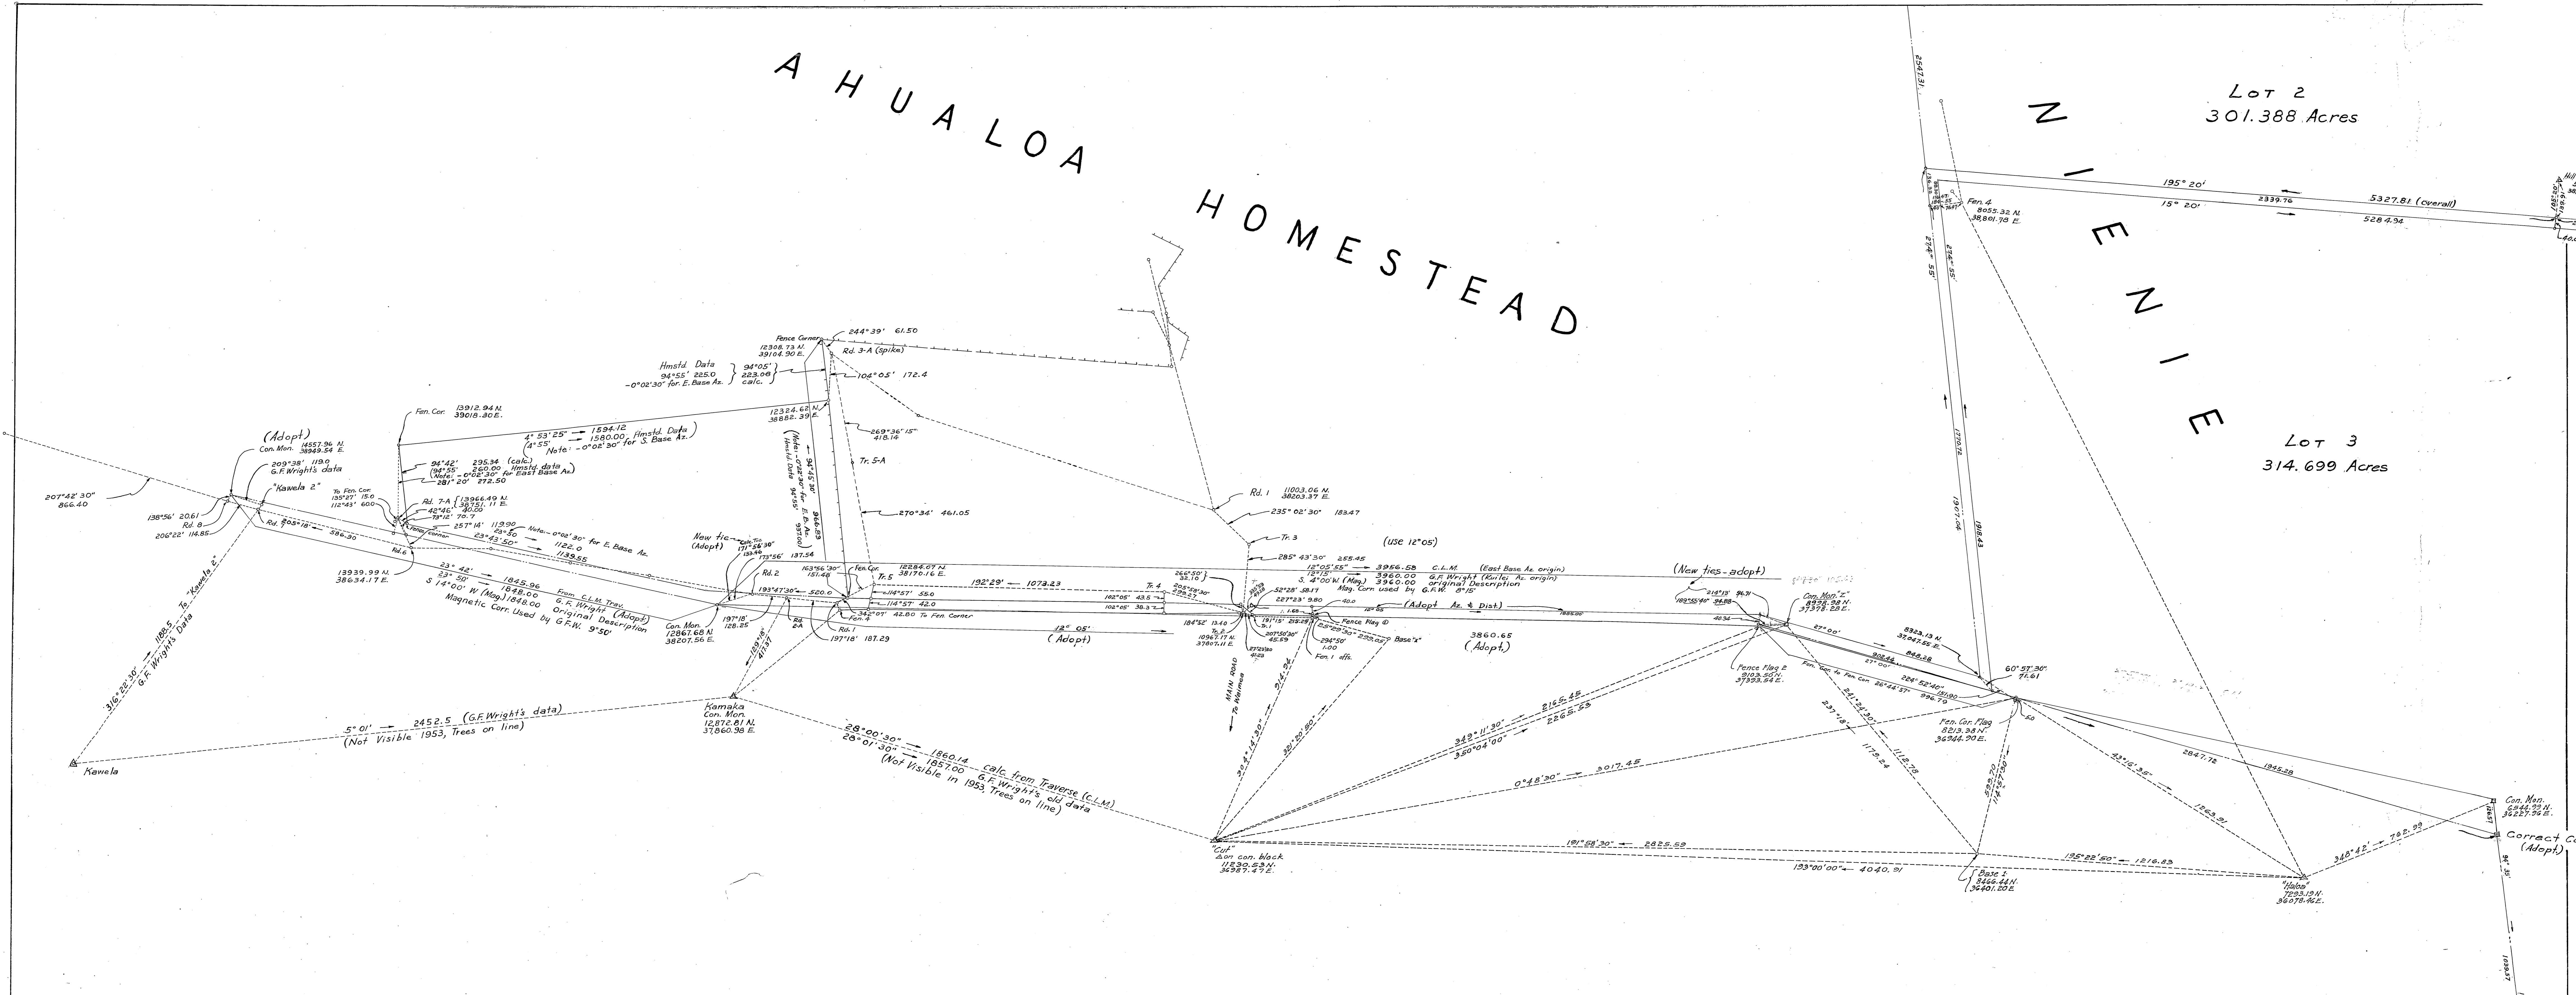

AHUALOA HOMESTEAD

Lot 2
301.388 Acres

Lot 3
314.699 Acres

HAWAII TERRITORY SURVEY
James M. Dunn - Surveyor
HAWAIIAN HOME LAND
BOUNDARY STUDY
KAWELA, NIENIE, AHUALOA BOUNDARY
HAMAKUA, HAWAII
Scale: 1 inch = 200 feet
Survey and Plan by Charles L. Murray
June - 1953
Note: Coordinates referred to "Waimea East Base"