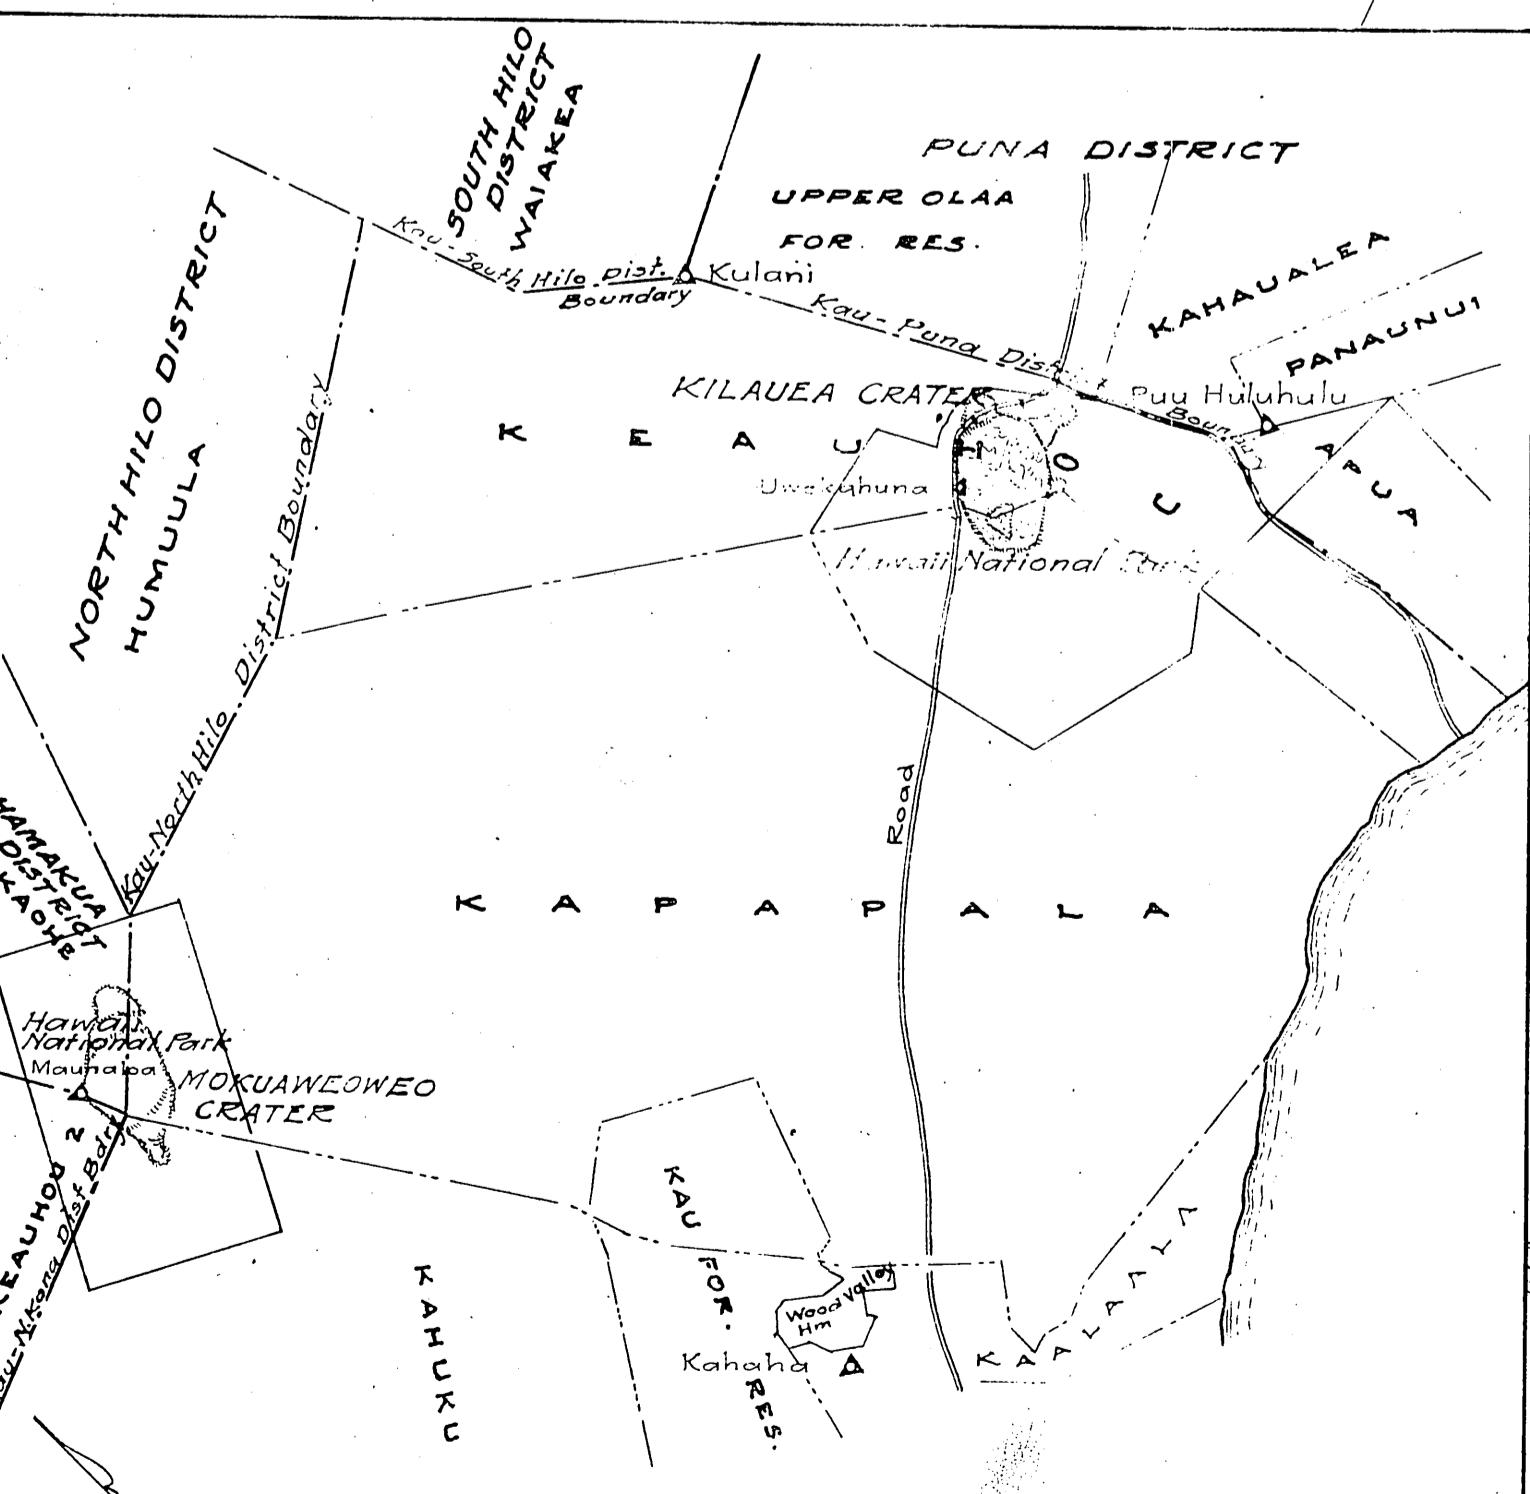

KEAUHOU 2  
NORTH KONA DISTRICT  
Key: North Kona District Boundary  
Hawaii National Park

K A P A L A

True North  
Scale 1 in. = 5000 ft.

KEALIA 1  
KEALIA 2  
HOOKENA  
KALAMIKI  
WALEA

HONOKUA

PANGEOE 2  
KAHOE 1-5  
KAHOE 6  
KAWAIKAKU 8  
KULOOPAE 9  
OLELOMOANA 10  
OLELOMOANA 11  
OPIHIHALI 12  
OPIHIHALI 13  
KAPUNA  
KIPANGEOE  
Aika Homesteads  
RASA 1  
RASA 2

Key: South Kona District Boundary

SOUTH KONA DISTRICT

HONGMALINO

KAPUA-MANUKA FOREST RESERVE  
Key: South Kona District Boundary

K A P A L A

KEAUHOU & KAPAPALA  
PART OF  
KAU DISTRICT  
Scale 1 in. = 2000 ft.