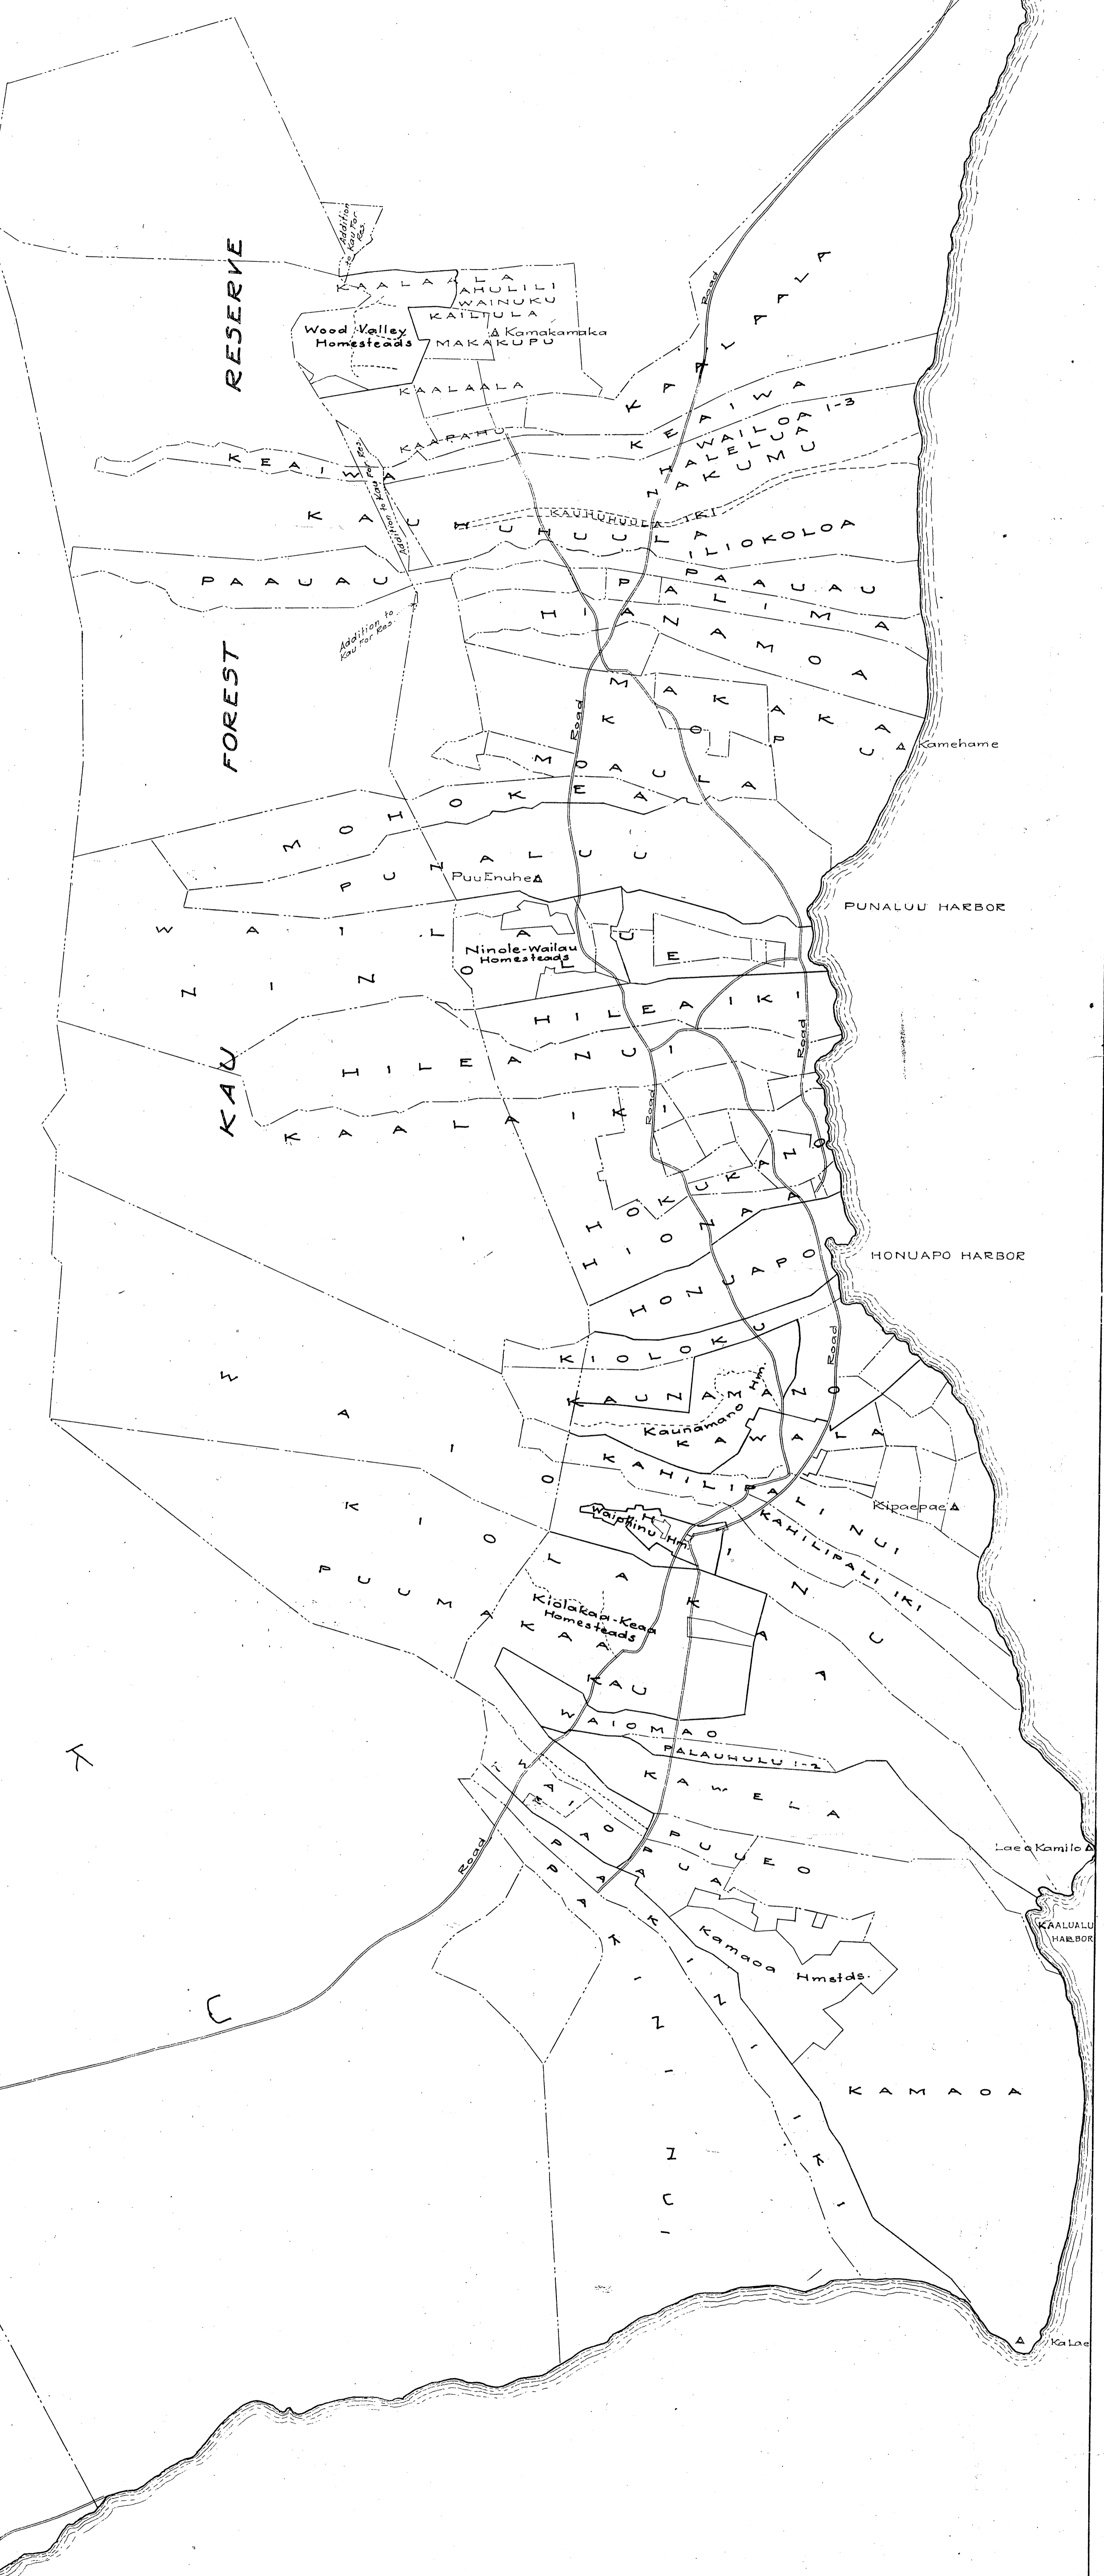

KEAUHOU 2  
NORTH KONA DISTRICT  
Key: North Kona District Boundary  
Hawaii National Park

K A P A L A

True North  
Scale 1 in. = 5000 ft.

KEALIA 1  
KEALIA 2  
HOOKENA  
KALAMIKI  
WALEA

HONOKUA

PANGEOE 2  
KAHOE 1-5  
KAHOE 6  
KAWAIKAKU 8  
KULOOPAE 9  
OLELOMOANA 10  
OLELOMOANA 11  
OPIHIHALI 12  
OPIHIHALI 13  
KAPUNA  
KIPANGEOE  
Aika Homesteads  
RASA 1  
RASA 2

Key: South Kona District Boundary

SOUTH KONA DISTRICT

HONGMALINO

KAPUA-MANUKA FOREST RESERVE  
Key: South Kona District Boundary

K A P A L A

KEAUHOU & KAPAPALA  
PART OF  
KAU DISTRICT  
Scale 1 in. = 2000 ft.