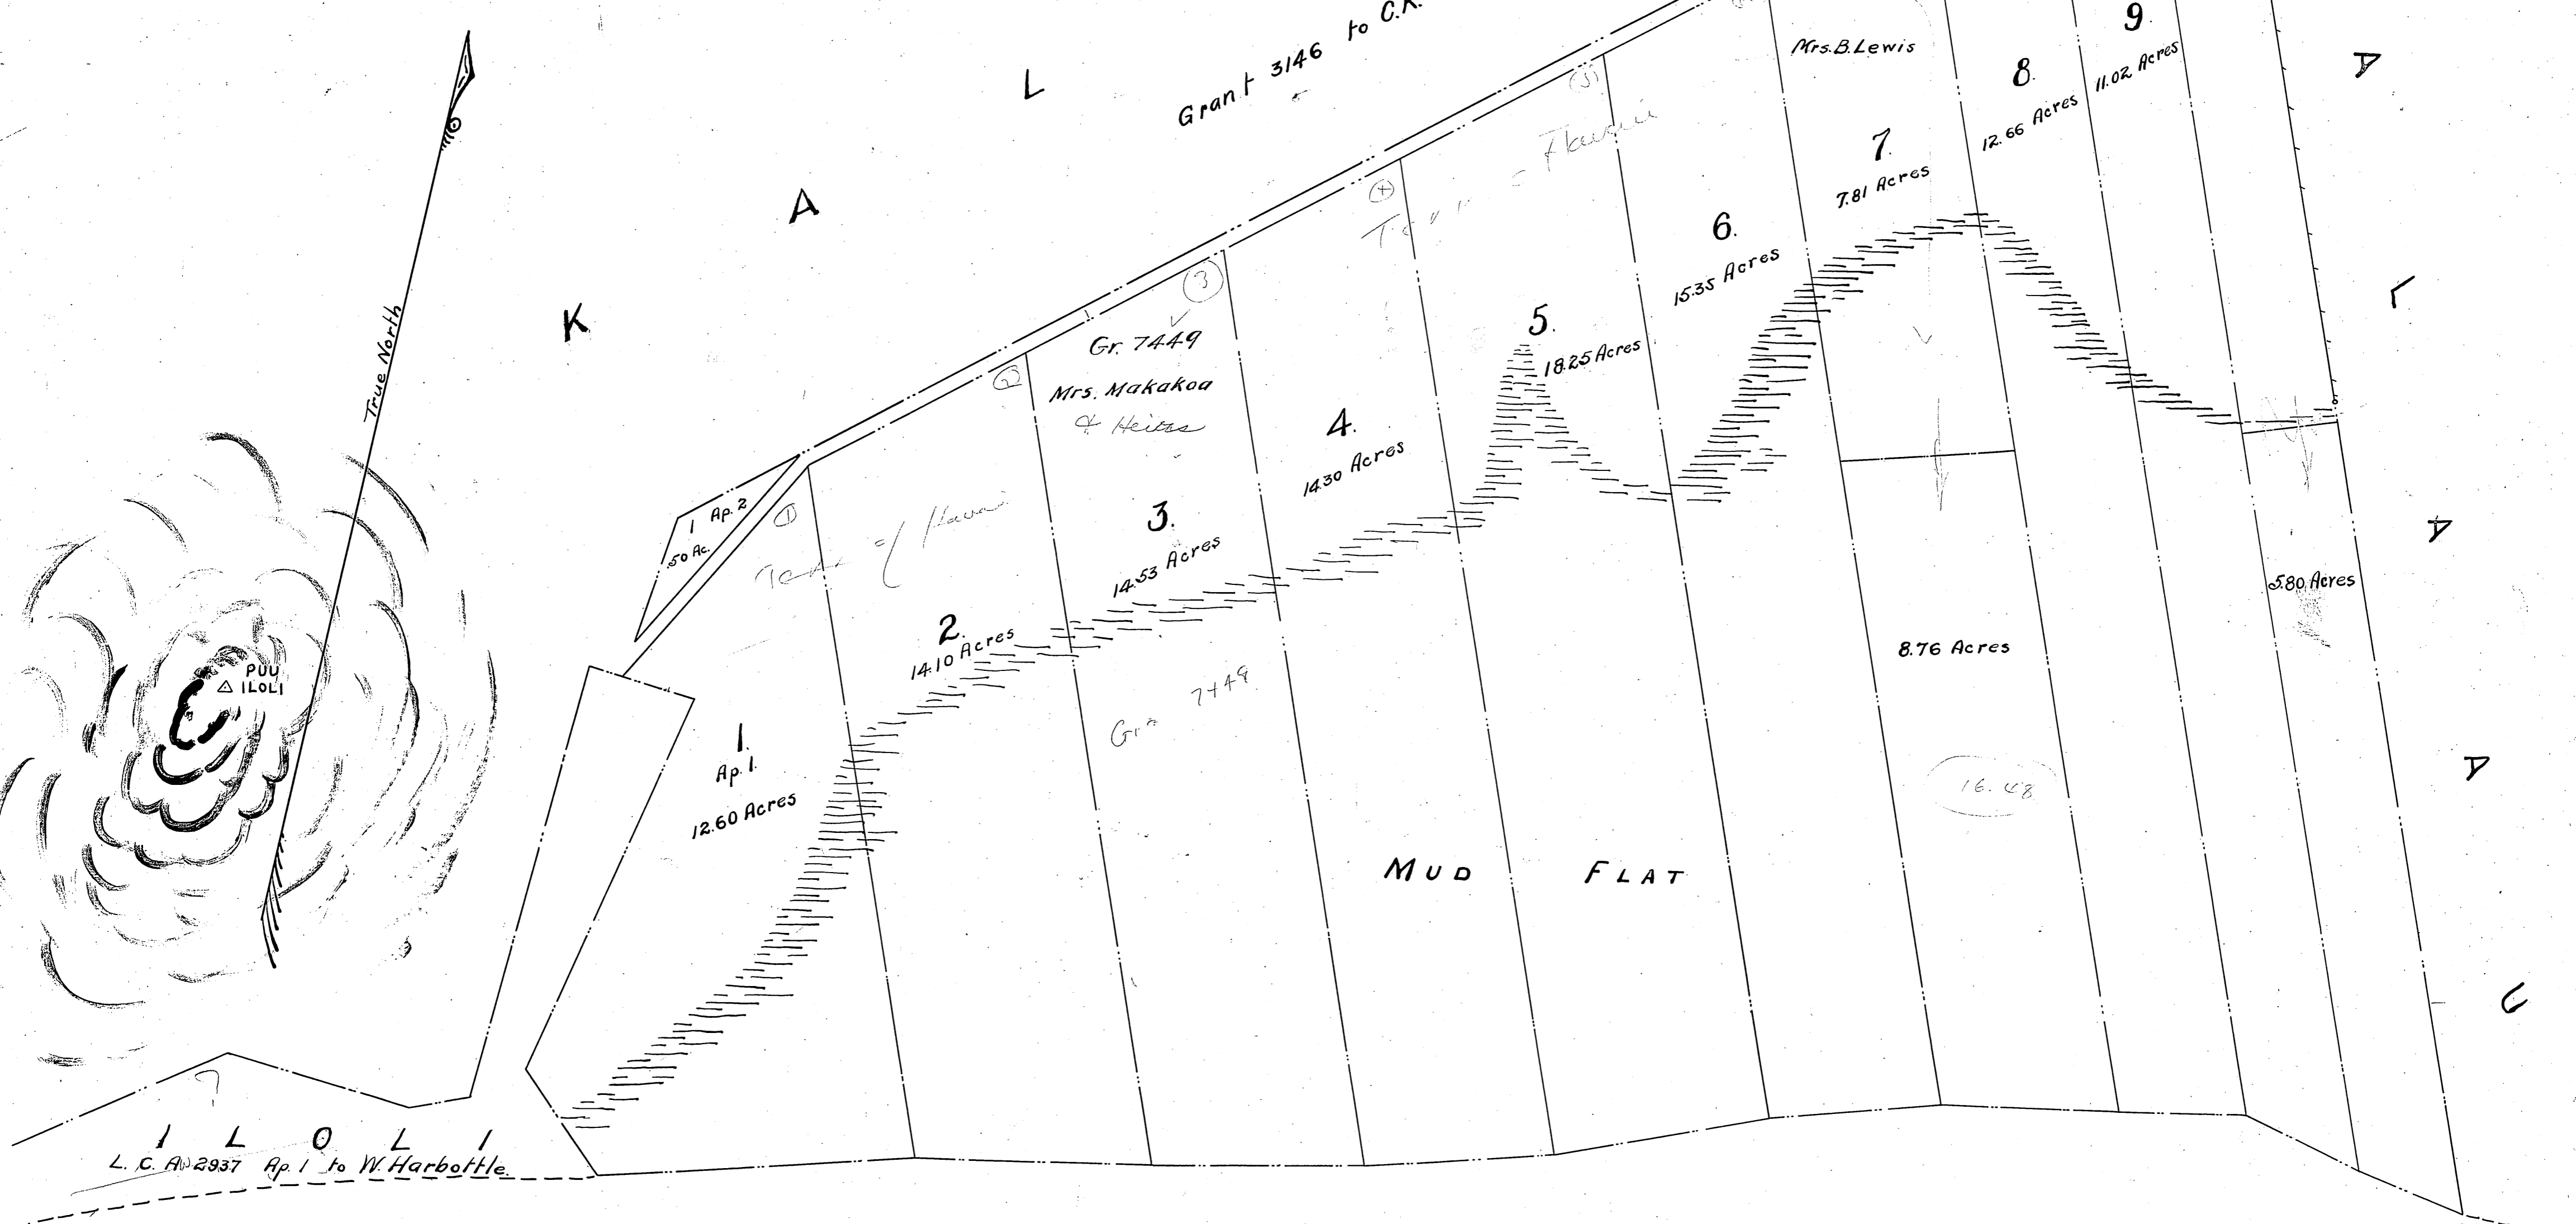

HOMESTEAD  
MAP No 24  
HOOLEHUA  
KONA - MOLOKAI

Scale 200 Feet to 1 Inch.

Walter E. Wall.

Jan. 1892

Total Area in Homesteads 141.01 Acres.

Traced by G. Podmore - July 1910.

L. C. No 2937 Ap 1 to W. Harbottle