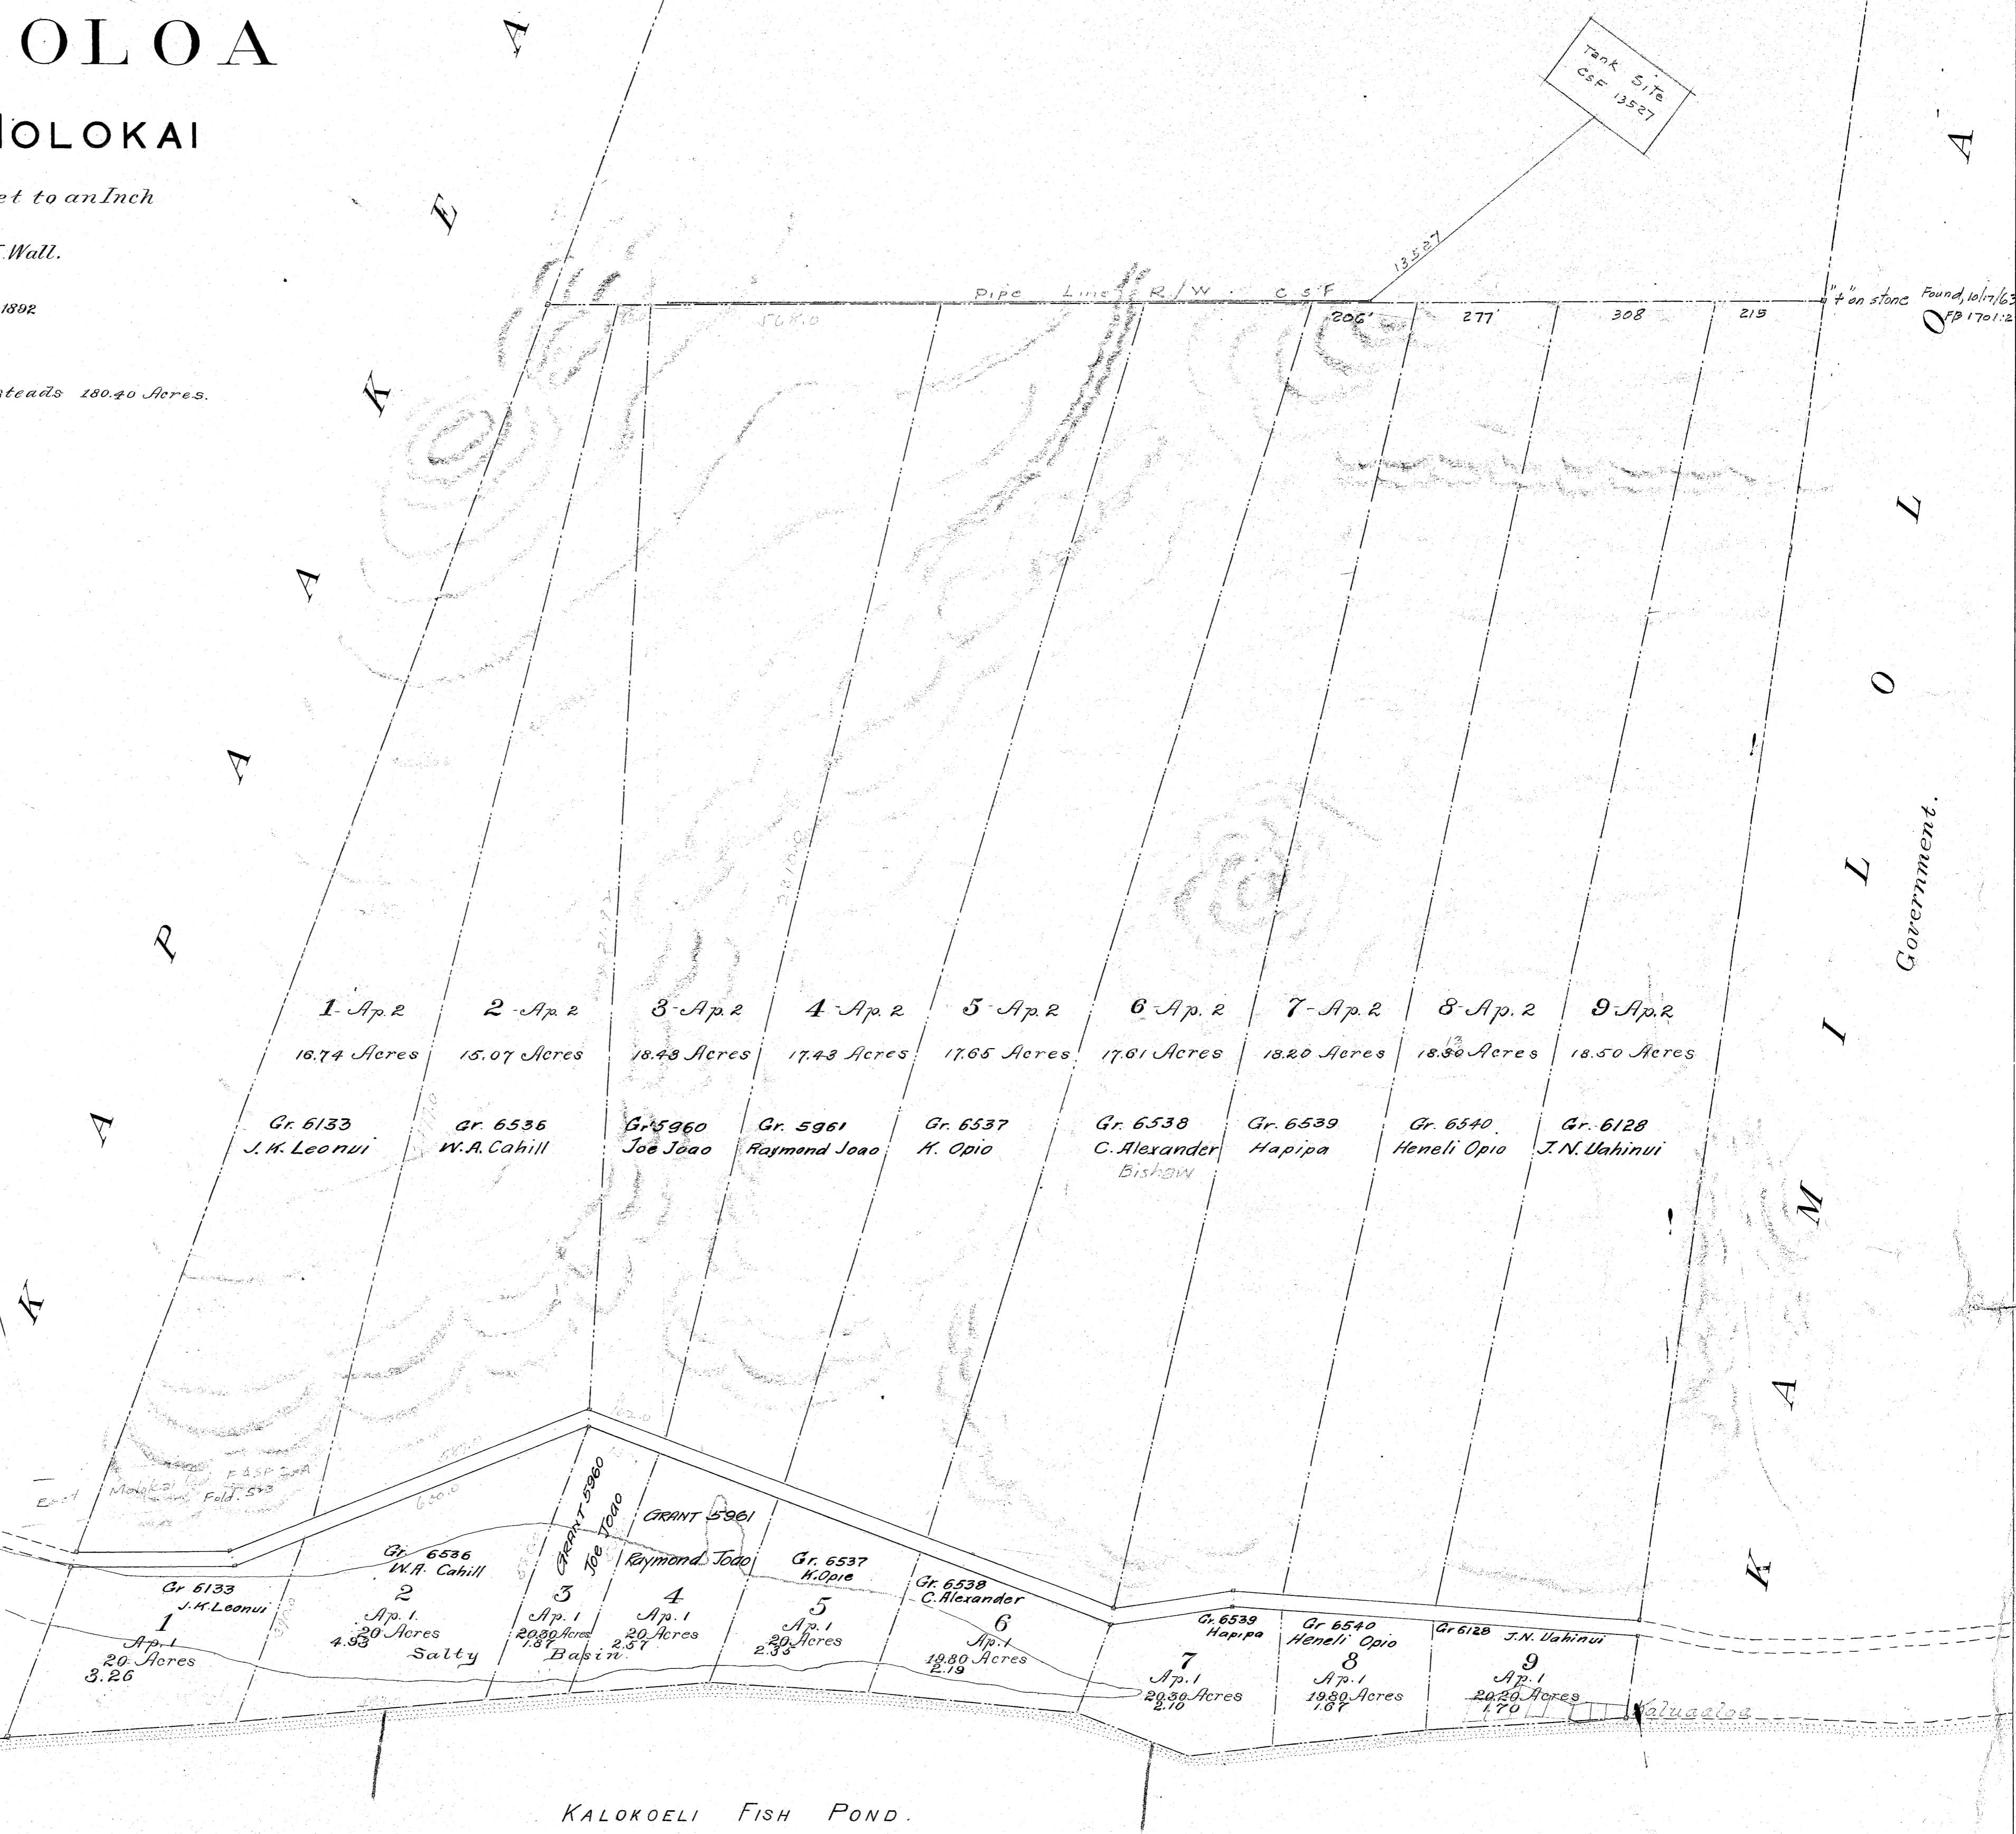

HOMESTEAD MAP No 23 KAMILOLOA KONA MOLOKAI

Scale 200 Feet to an Inch

Walter E. Wall.

Jan. 1892

Total Area in Homesteads 180.40 Acres.

Tank Site
C.S.F. 13587

Found 10/17/63
191701:29

Government.

Pond

KALOKOELI FISH POND.

See Plat 1034

See Plat 1034