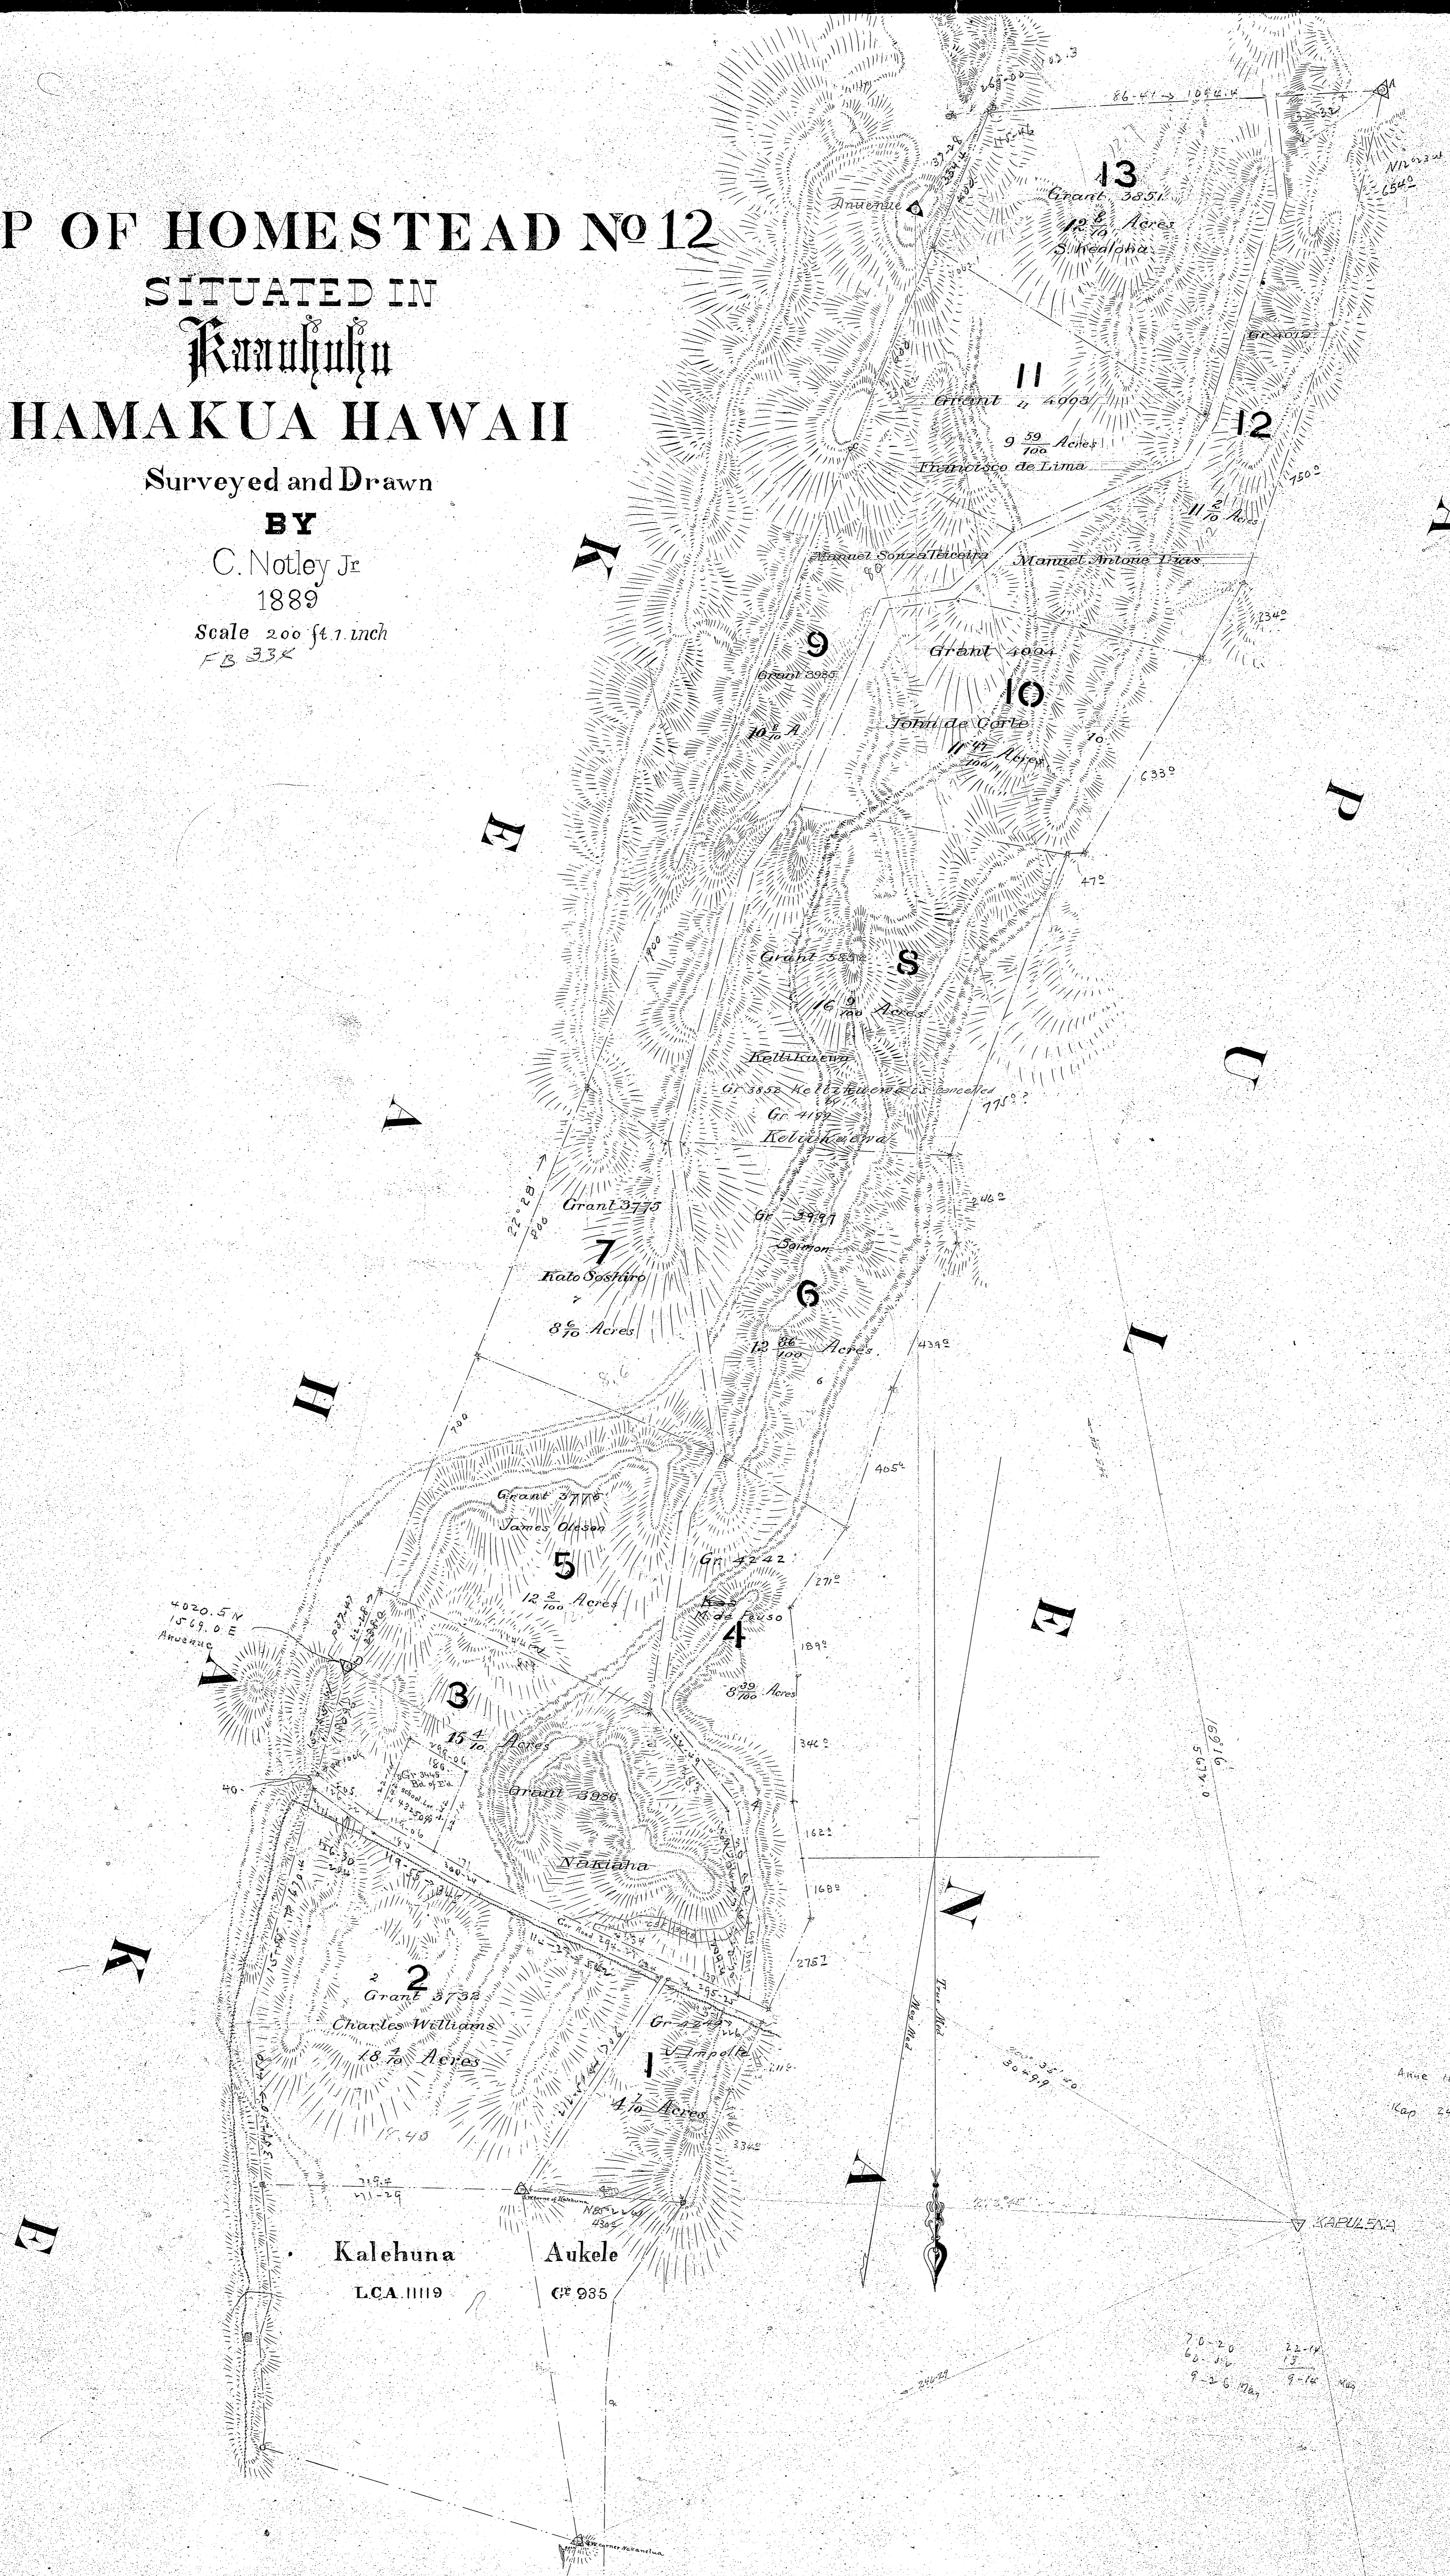

# MAP OF HOMESTEAD NO 12

SITUATED IN

*Kaunahuli*

## HAMAKUA HAWAII

Surveyed and Drawn

BY

C. Notley Jr  
1889

Scale 200 ft. 1 inch  
FB 33K

Area 169-19 Kalehuna 5645.6  
Kap 246-19 Kalehuna

70-20  
60-16  
8-26 1787  
22-14  
13  
9-16 Map