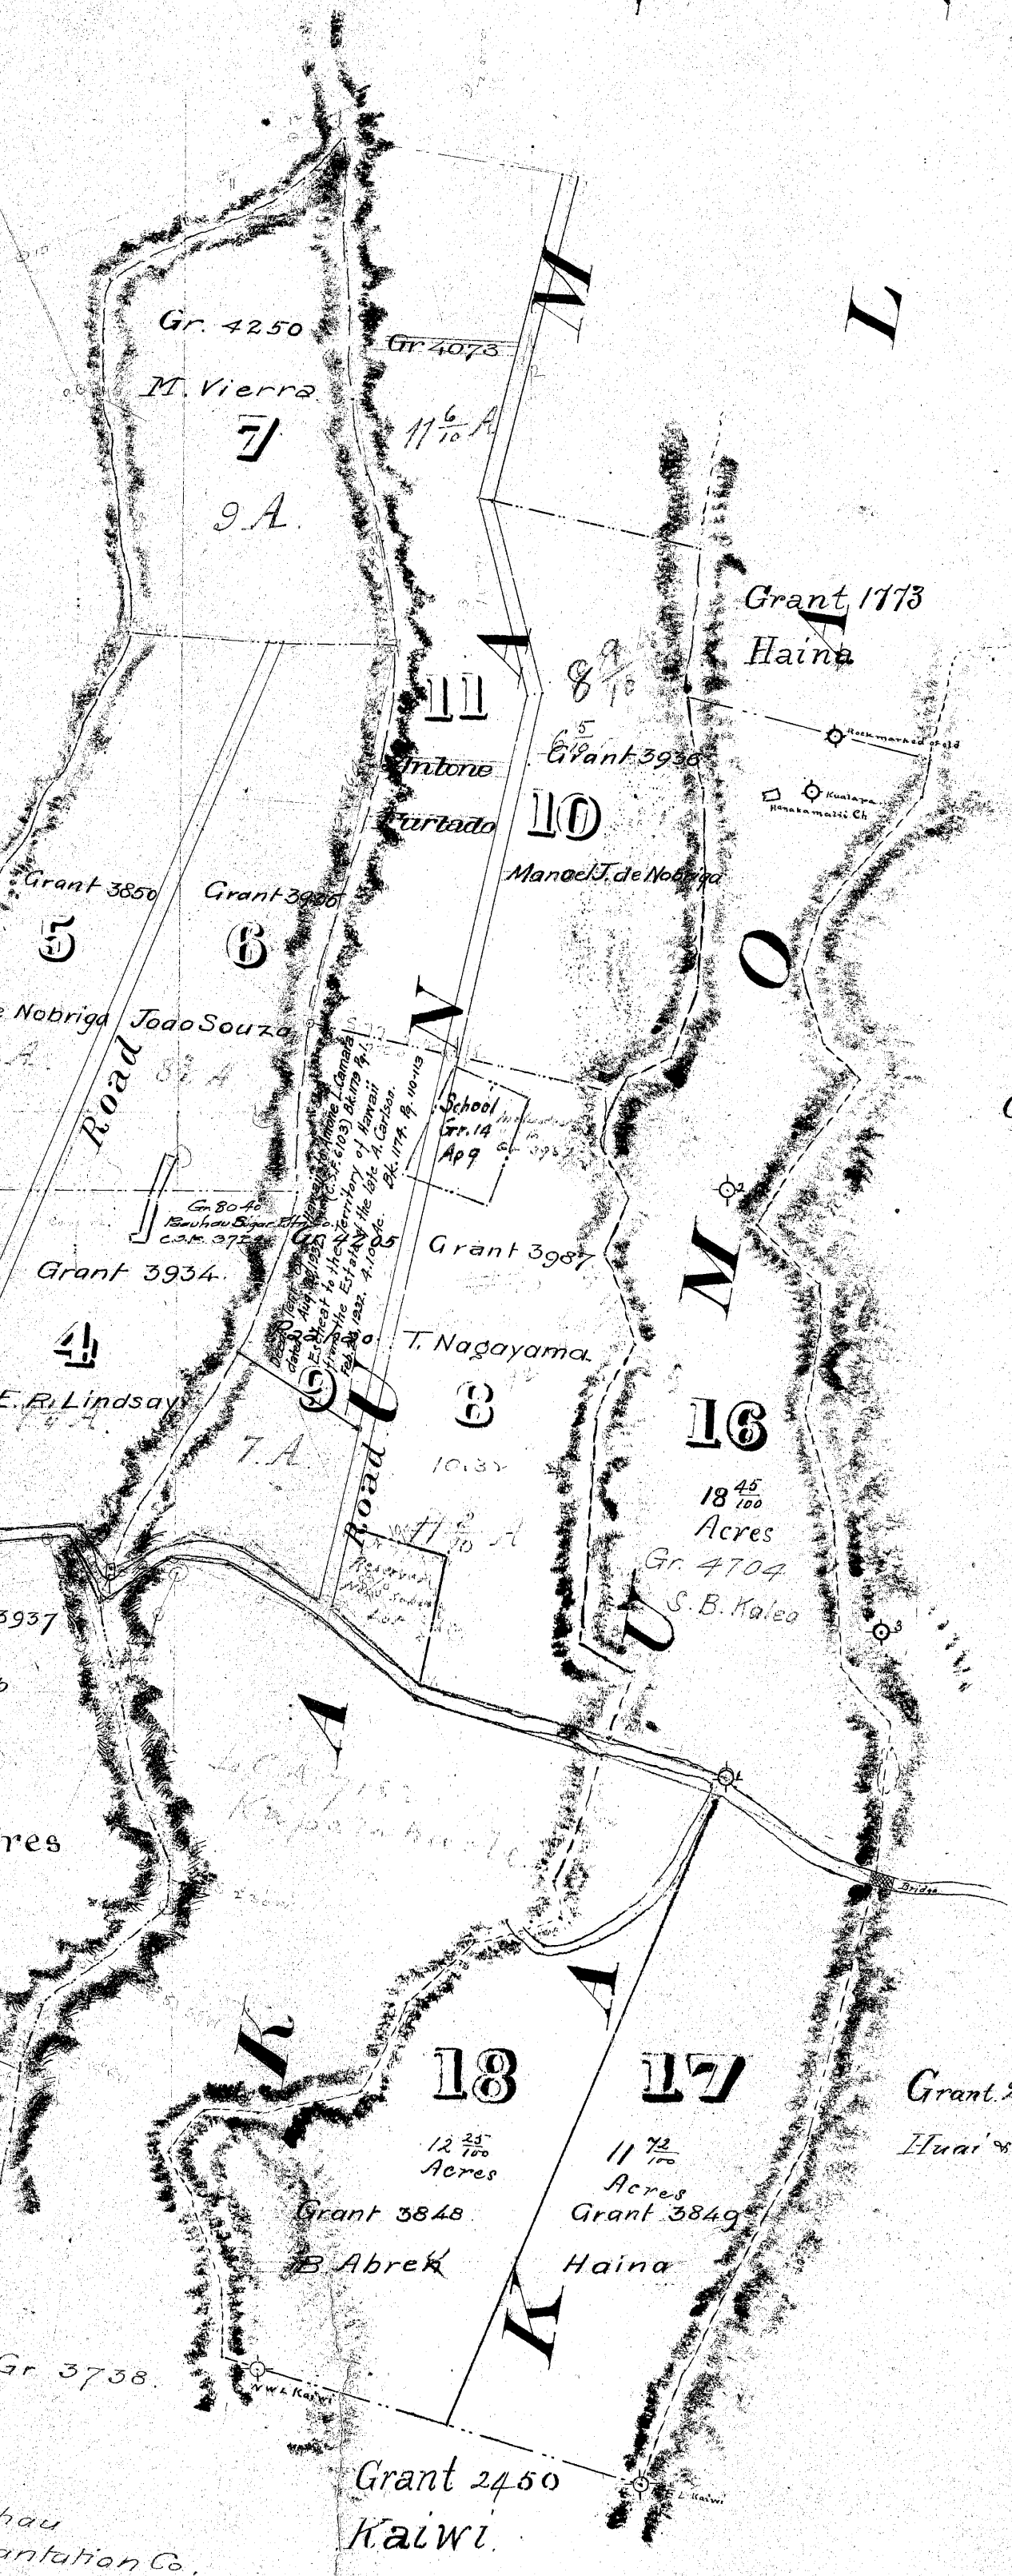

Grant 1797
Papapa

N O
A N
L I