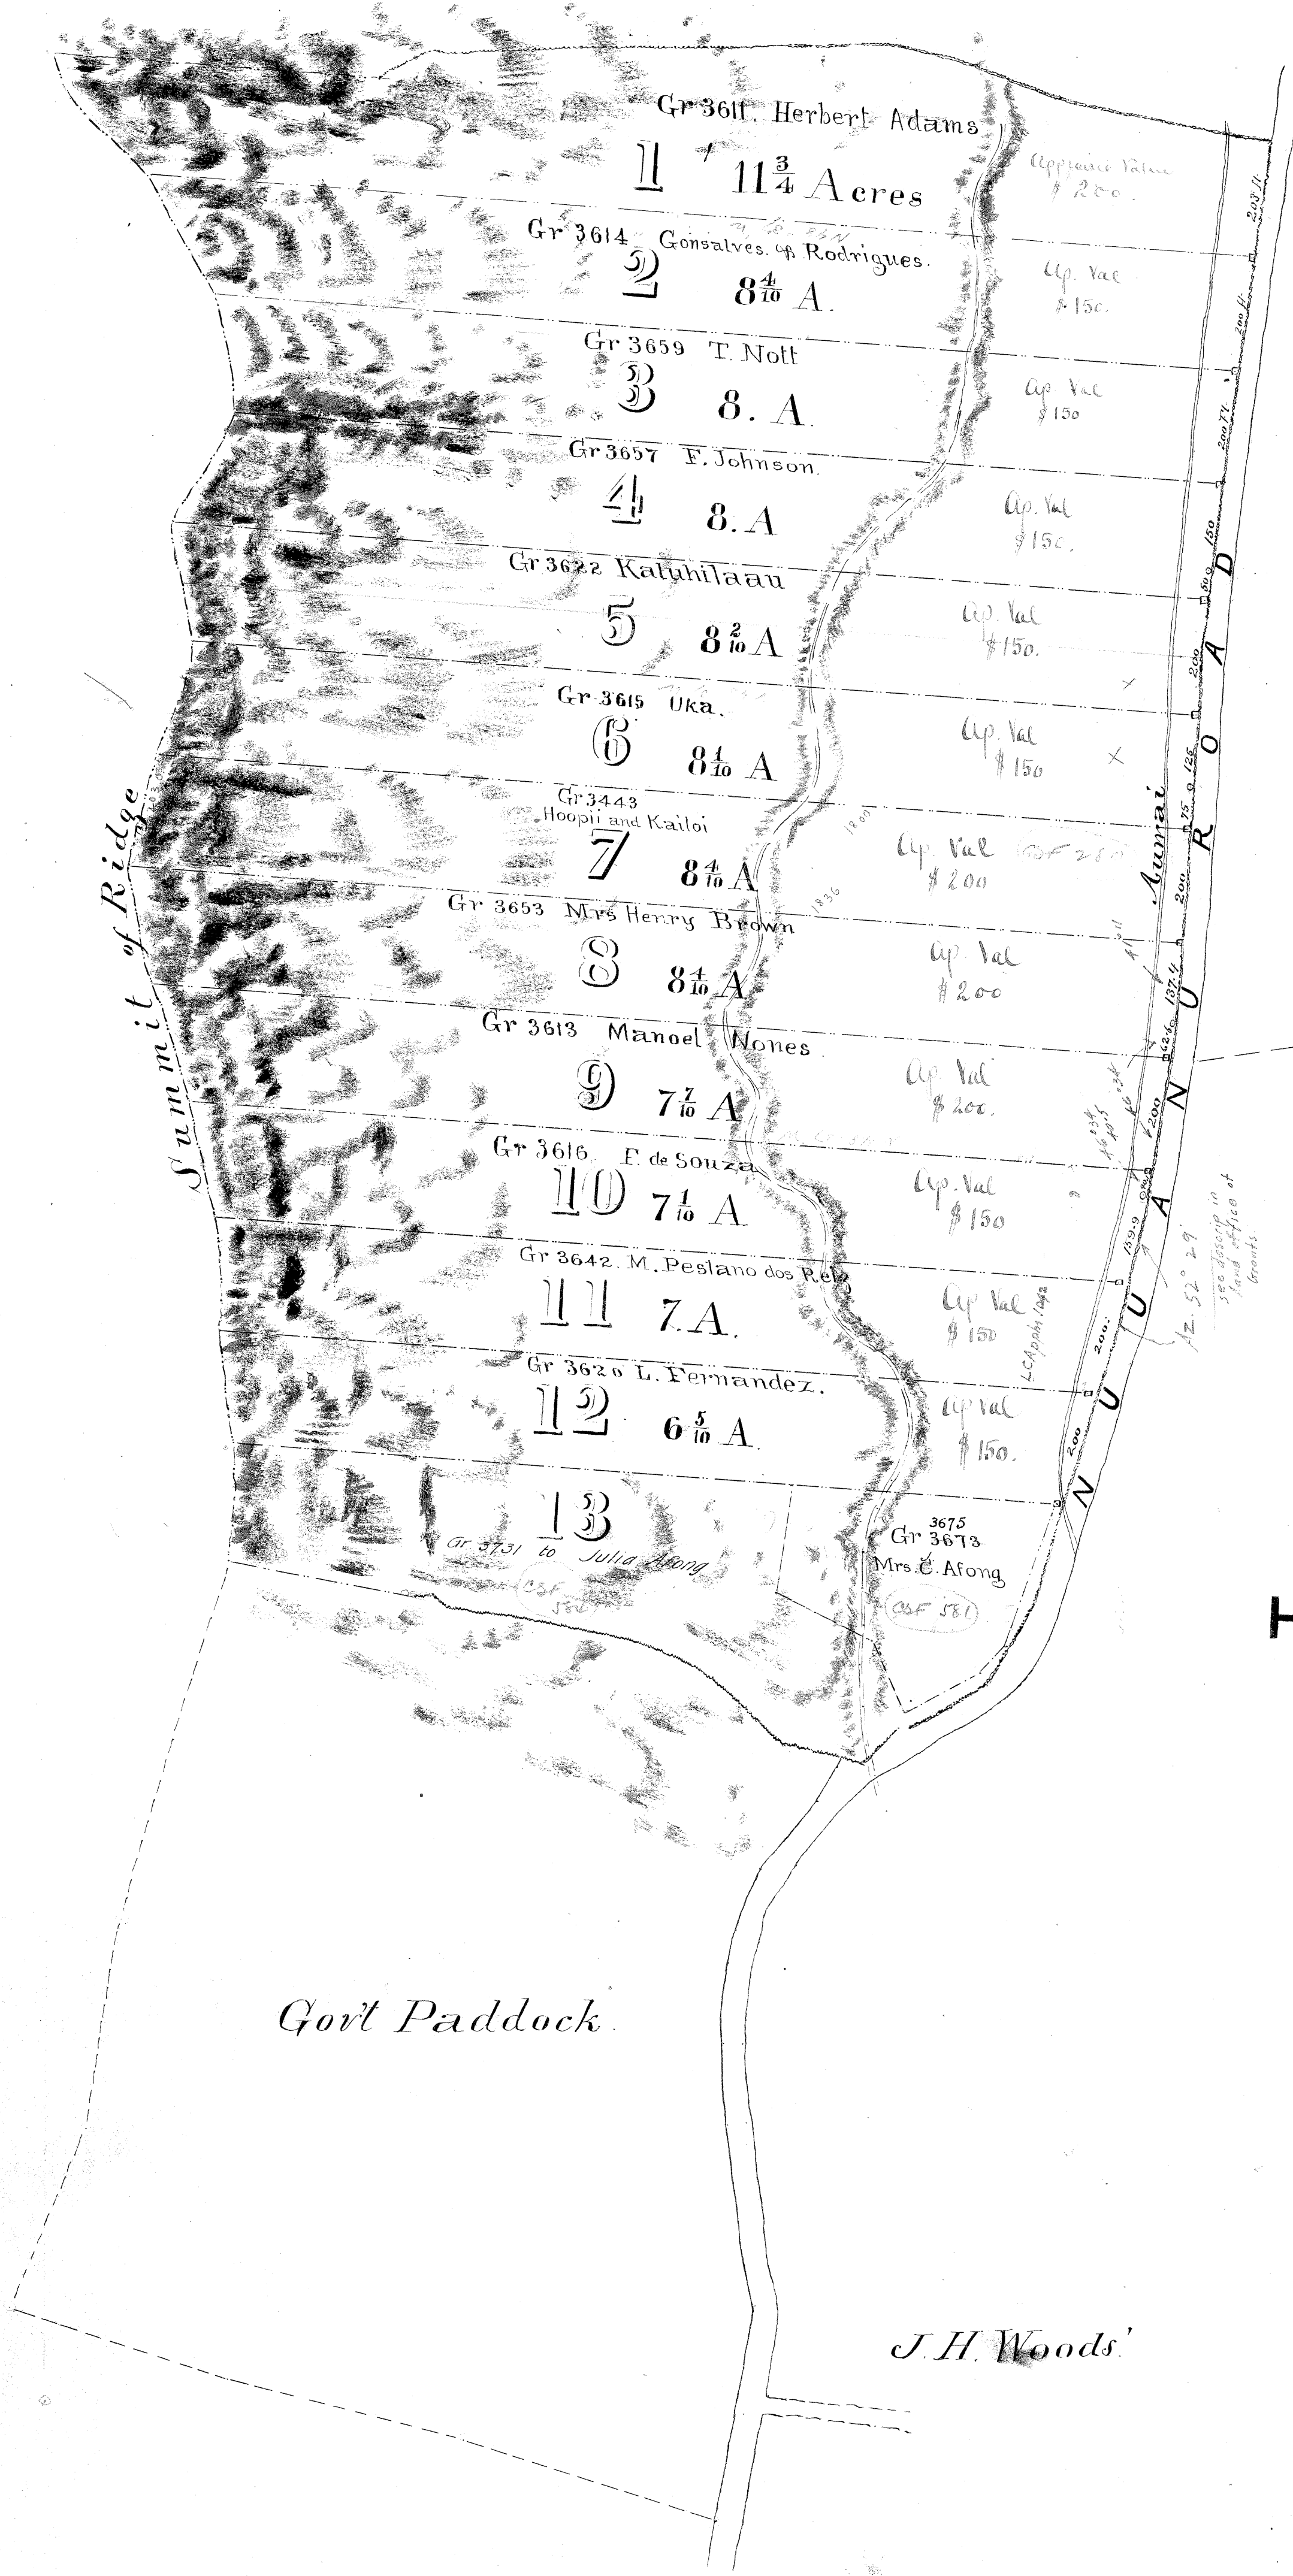

Niniko Lot

MAP N^o 1

HOMESTEAD LOTS

NUUANU

KONA, OAHU.
Scale 200 Ft = 1 Inch

J.F. Brown, Surveyor, Aug 1887

Field bk. No. 286

Govt Paddock

J.H. Woods'

Reg. N^o 1.
P.H. 1001.

Lands appraised by
this plan. Aug 25th 1887
J.F. Brown