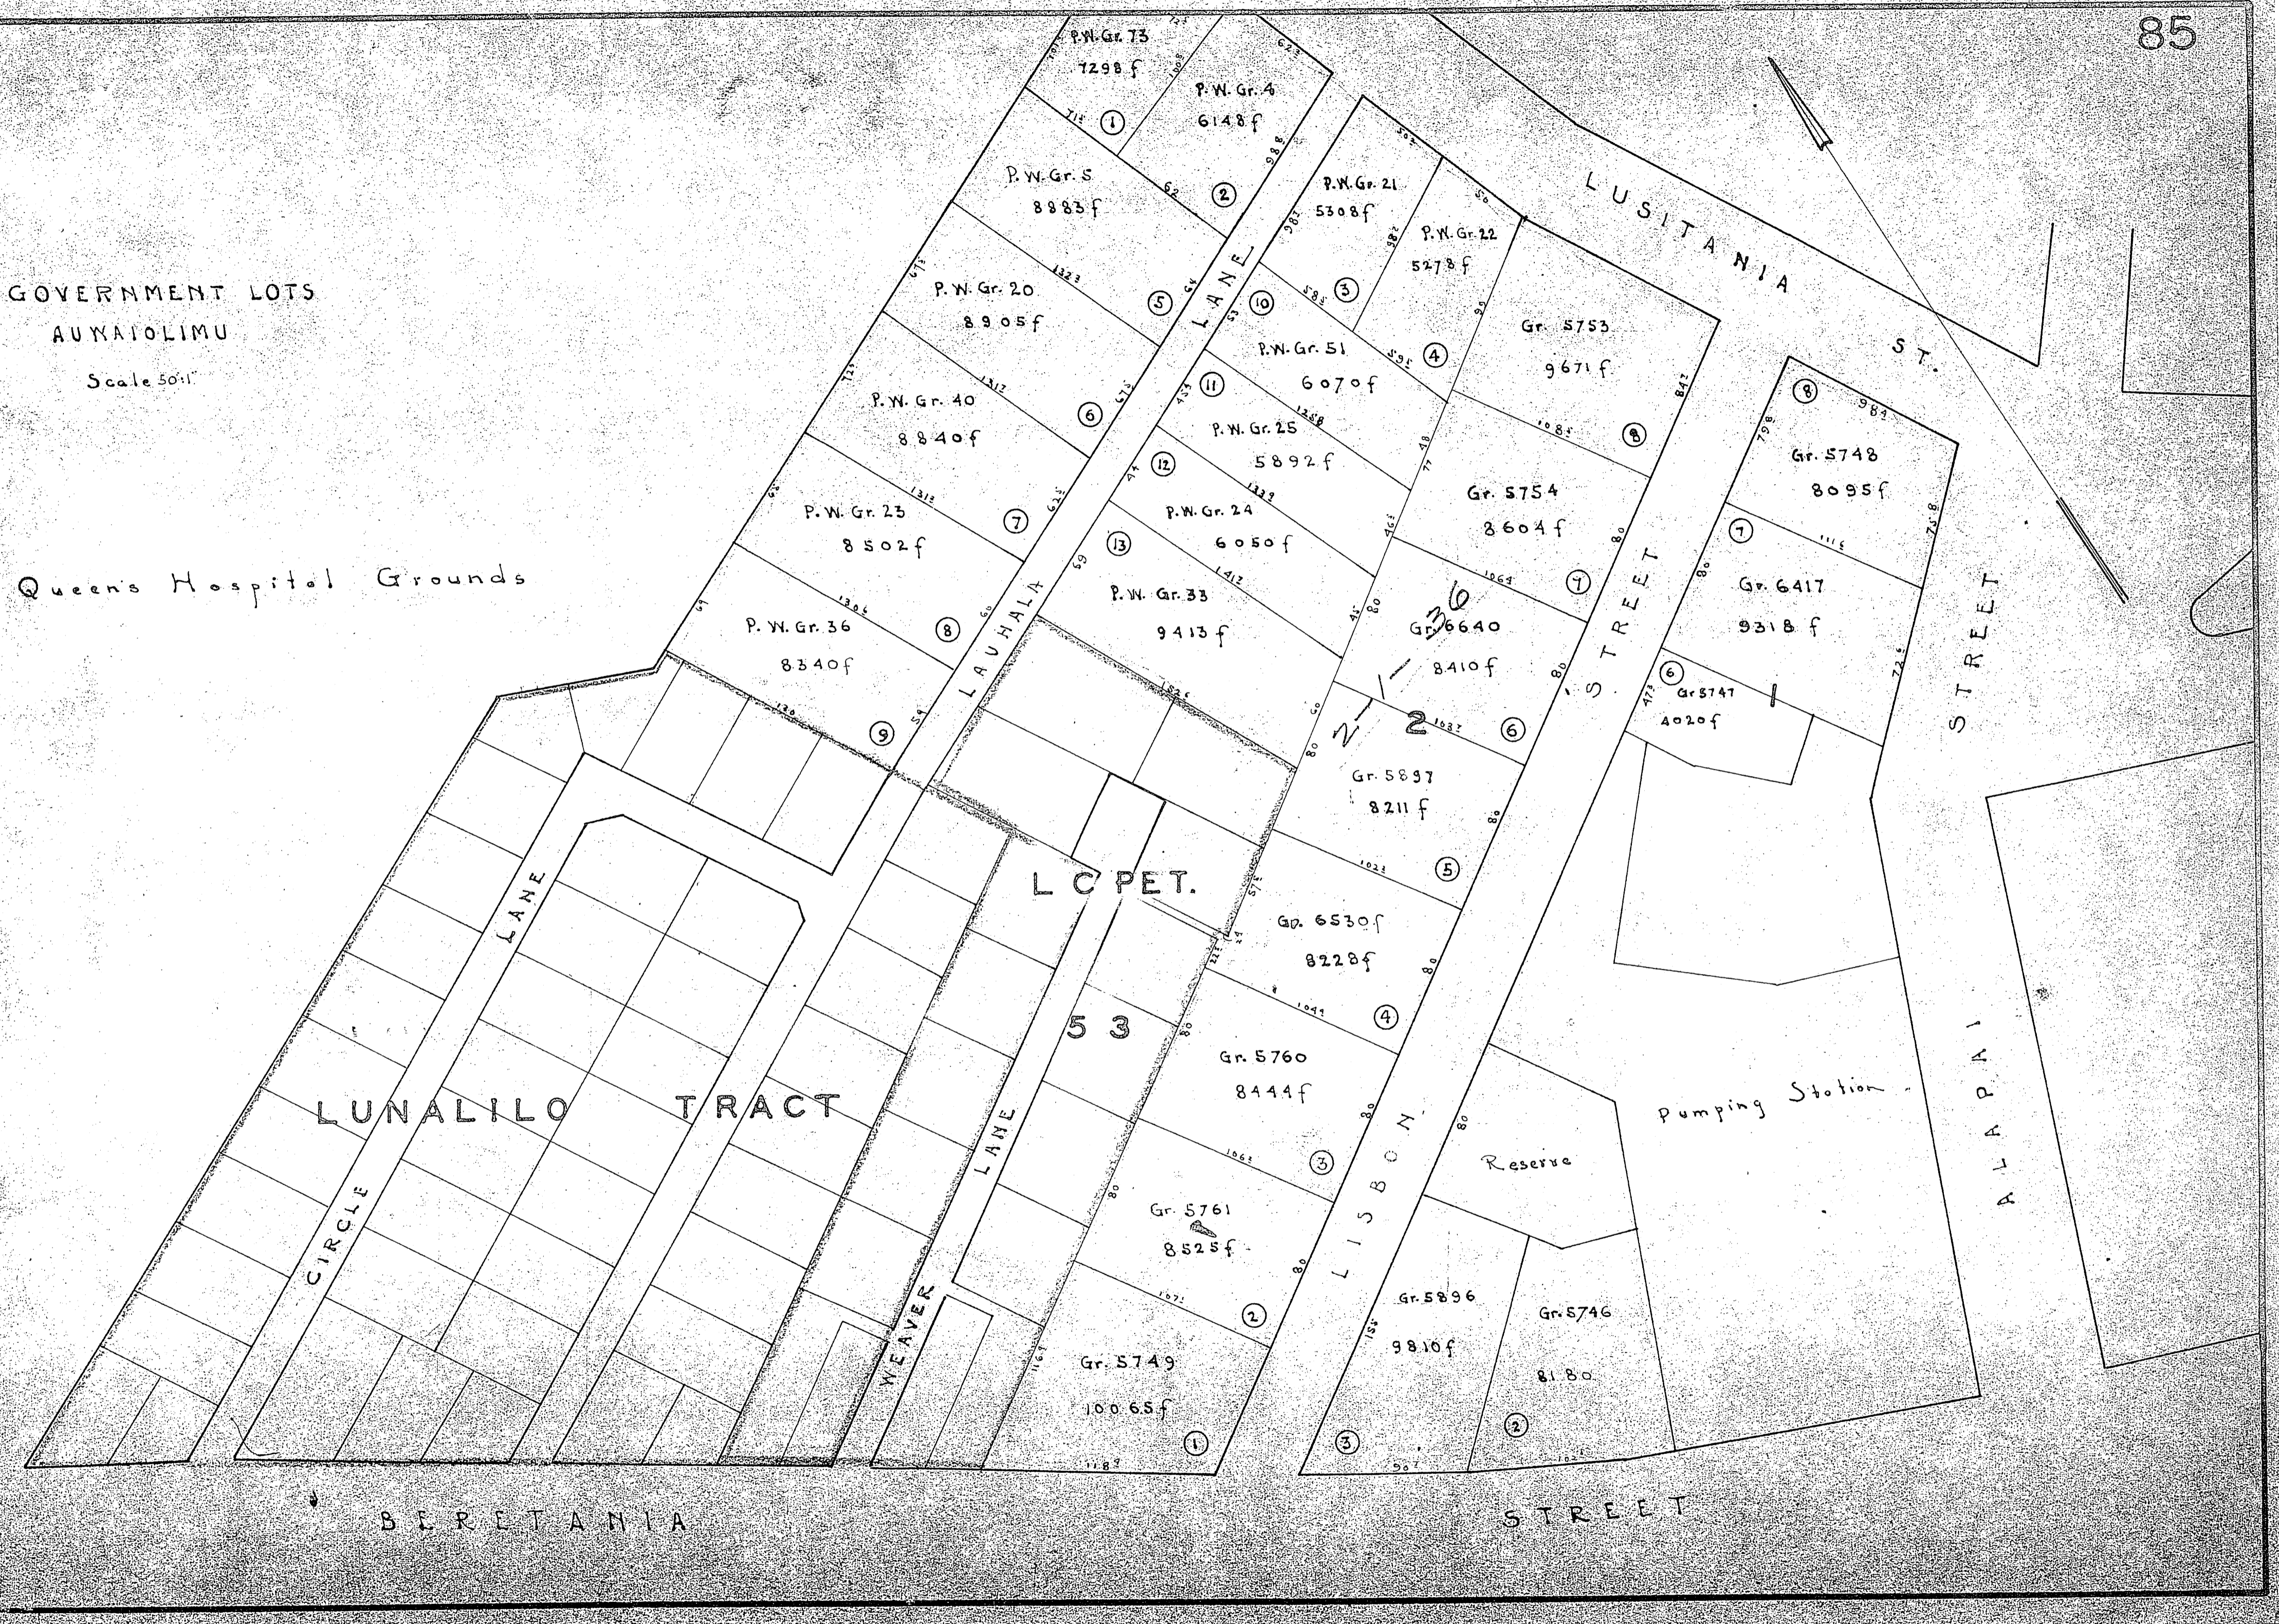

GOVERNMENT LOTS
AUWAIOLIMU
Scale 50:1"

Queen's Hospital Grounds

AUWAIOLIMU LOTS (Govt.)
Tax Map 2-1-36
Reg. Map, 1007 (6-1-49)