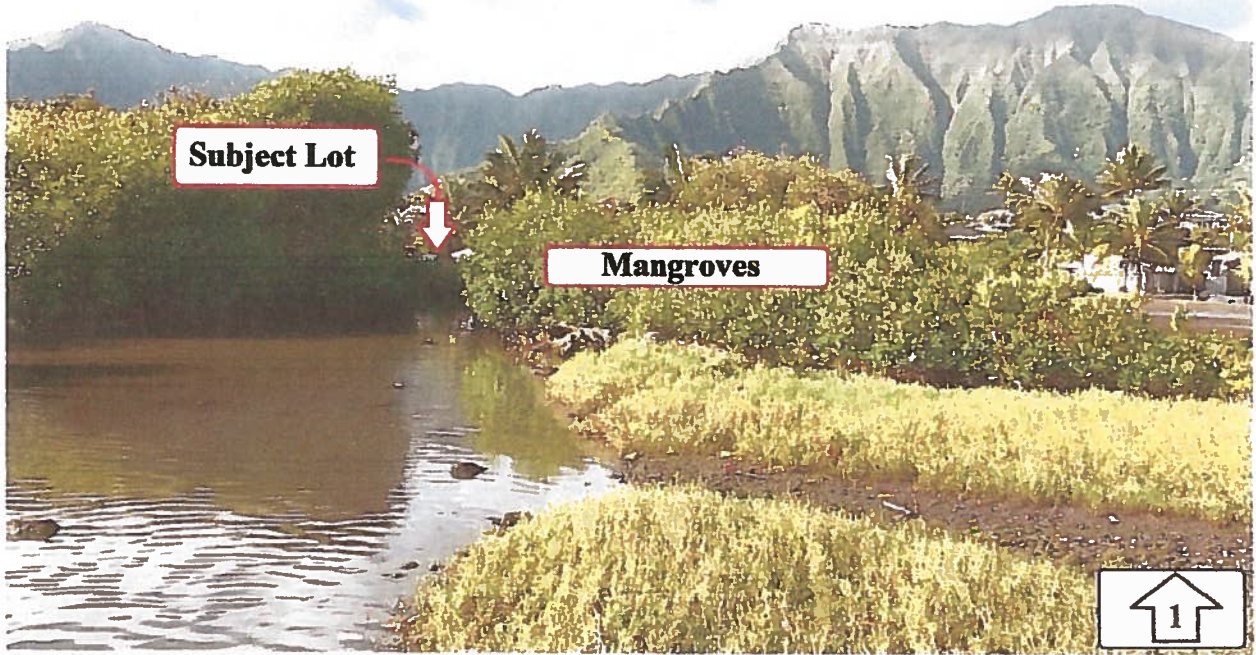

Shoreline Photos
LOT A-1-E OF MAP 3
LAND COURT APPLICATION 1477
TAX MAP KEY: (1) 4-7-017: 023
At KAALEA, KOOLAUPOKO, OAHU, HAWAII

Photo on 02-26-2017

Shoreline Photos

LOT A-1-E OF MAP 3

LAND COURT APPLICATION 1477