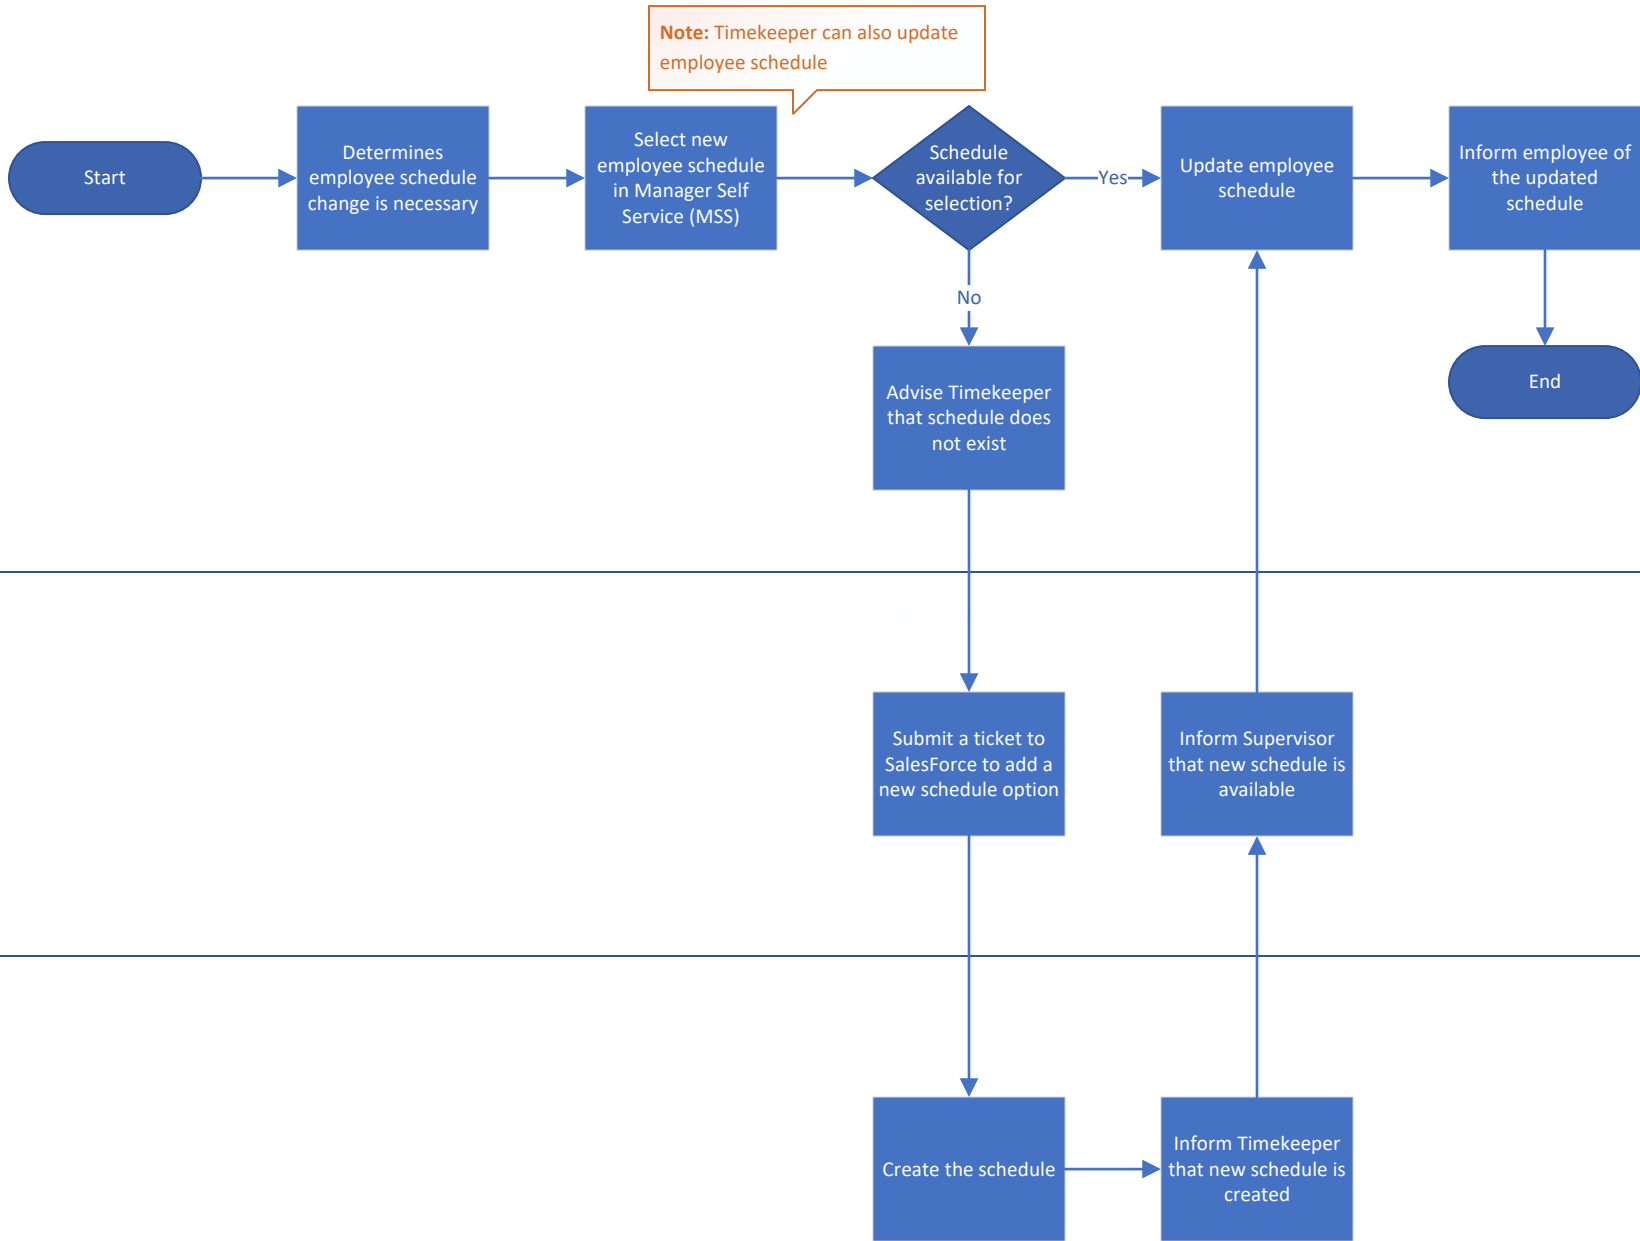

Update Employee Work Schedule

Note: Timekeeper can also update employee schedule

Supervisor

Timekeeper

Technical Services Office (TSO)