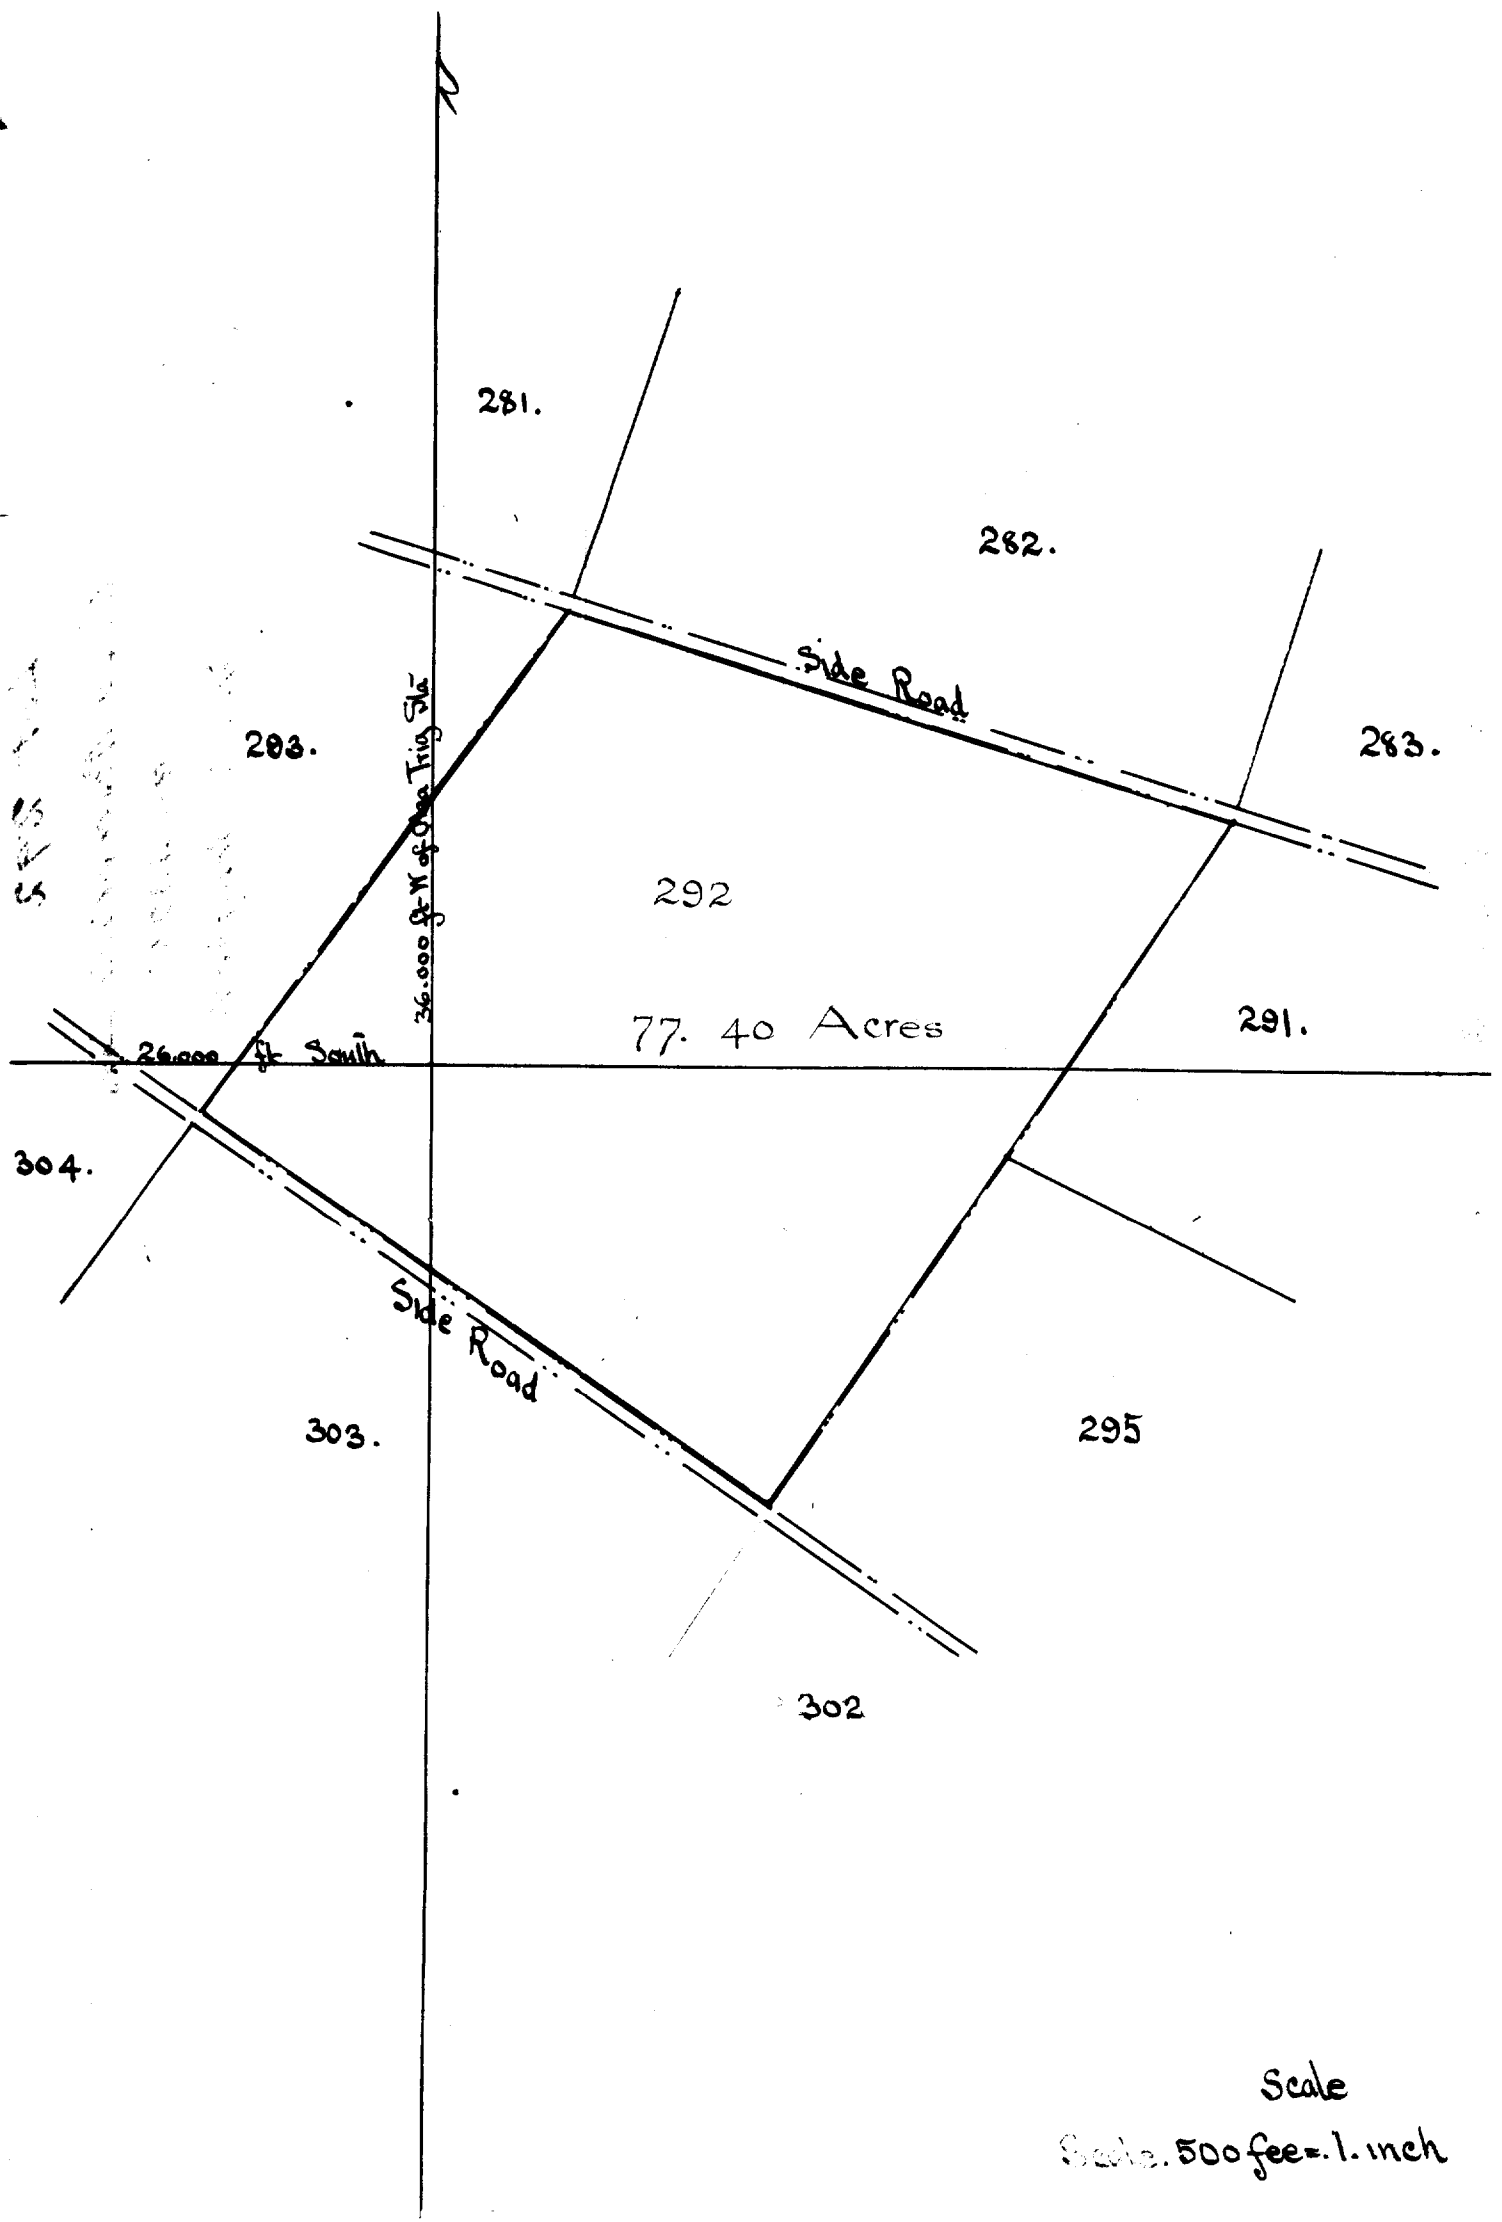

Beginning at the East corner of this lot, at North corner
of Lot No 291; on Side Road and running;

N 72° 28' W (True) 1815. feet along Side Road;

S 36° 30' W .. 1638. .. Lot No 293;

S 55° 48' E .. 1815. .. Side Road;

N 33° 52' E .. 2161. .. Lots 295. and 291; to
the point of beginning

Containing 77.40 Acres

Hilo Hawaii

April 24th 1899

E. W. Baldwin
Surveyor

281.

282.

283.