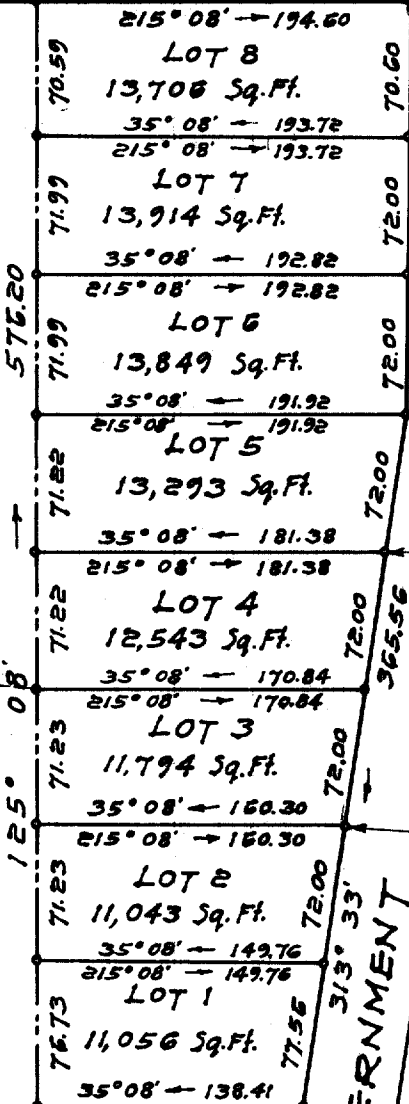

SKETCHPLAN ONLY

Lots 1 to 8 inclusive

Kekaha Town Lots
Kekaha, Waimea, Kona, Kauai

See Revised Plan
(Revised Sept. 1955)

Furnished Land Office
October 22, 1940

Folder 172

Carton 30

IWIPOLENA ROAD

Grant 8399
K. Naumu

Grant 8415
K. Malama

36° 45'
152.54
See Letter
Folder

MAIN

1891.95 S.
6868.70 E.
"Kanaloa" A

1983.73 S.
6979.24 E.
"Kanaloa" A

2082.94 S.
7083.61 E.
"Kanaloa" A

True North

IO ROAD 2185.98 S.
7192.01 E.
"Kanaloa" A

GOVERNMENT

Grant 10333

See Revised Descriptions and Map

LOTS 1 TO 8 INCLUSIVE
KEKAHA TOWN LOTS
Kekaha, Waimea, Kona, Kauai
Scale: 1 inch = 100 feet.